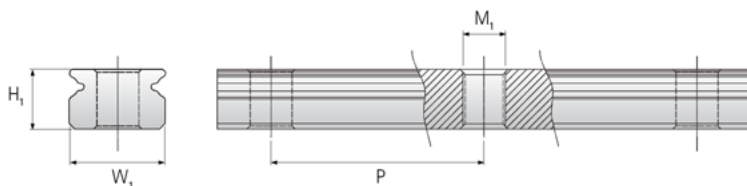

## NMRU 12M

Call 800-321-7800 or visit us online at [www.nookindustries.com](http://www.nookindustries.com) to configure and order your NMRU 12M today!

<b>Details</b>	
Size [mm]	12
<b>Dimensions</b>	
H1 [mm]	7.5
W1 [mm]	12
P [mm]	25
M1	M4 x 0.7
<b>Weight</b>	
Weights-Rail [g/m]	602.0