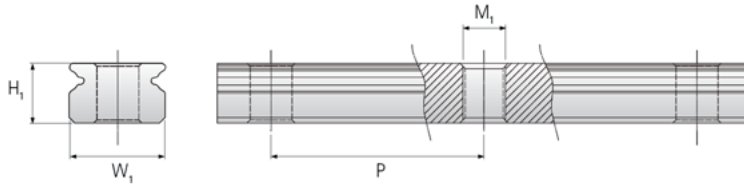

NMRU 12M

Call 800-321-7800 or visit us online at www.nookindustries.com to configure and order your NMRU 12M today!

Details	
Size [mm]	12
Dimensions	
H1 [mm]	7.5
W1 [mm]	12
P [mm]	25
M1	M4 x 0.7
Weight	
Weights-Rail [g/m]	602.0