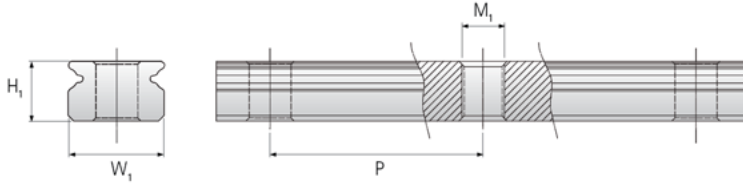

NMRU 12M

Call 800-321-7800 or visit us online at www.nookindustries.com to configure and order your NMRU 12M today!

Details	
Size [mm]	12
Dimensions	
H1 [mm]	7.5
W1 [mm]	12
P [mm]	25
M1	M4 x 0.7
Weight	
Weights-Rail [g/m]	602.0