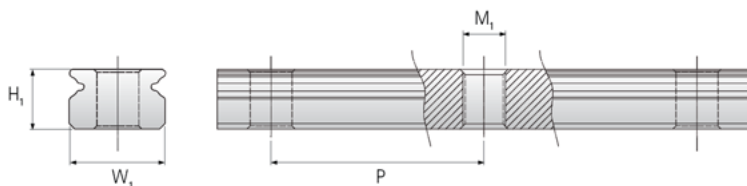

NMRU 9M

Call 800-321-7800 or visit us online at www.nookindustries.com to configure and order your NMRU 9M today!

Details	
Size [mm]	9
Dimensions	
H1 [mm]	5.5
W1 [mm]	9
P [mm]	20
M1	M4 x 0.7
Weight	
Weights-Rail [g/m]	301.0