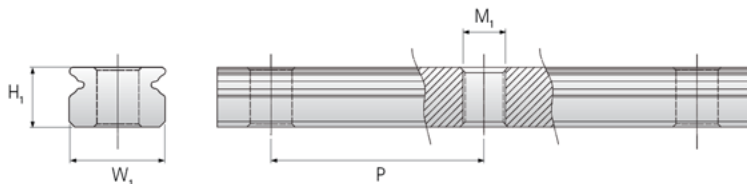

NMRU 9M

Call 800-321-7800 or visit us online at www.nookindustries.com to configure and order your NMRU 9M today!

Details	
Size [mm]	9
Dimensions	
H1 [mm]	5.5
W1 [mm]	9
P [mm]	20
M1	M4 x 0.7
Weight	
Weights-Rail [g/m]	301.0