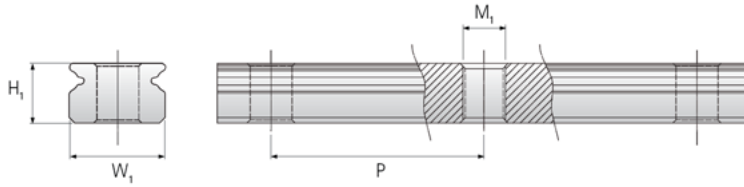

NMRU 9M

Call 800-321-7800 or visit us online at www.nookindustries.com to configure and order your NMRU 9M today!

Details	
Size [mm]	9
Dimensions	
H1 [mm]	5.5
W1 [mm]	9
P [mm]	20
M1	M4 x 0.7
Weight	
Weights-Rail [g/m]	301.0