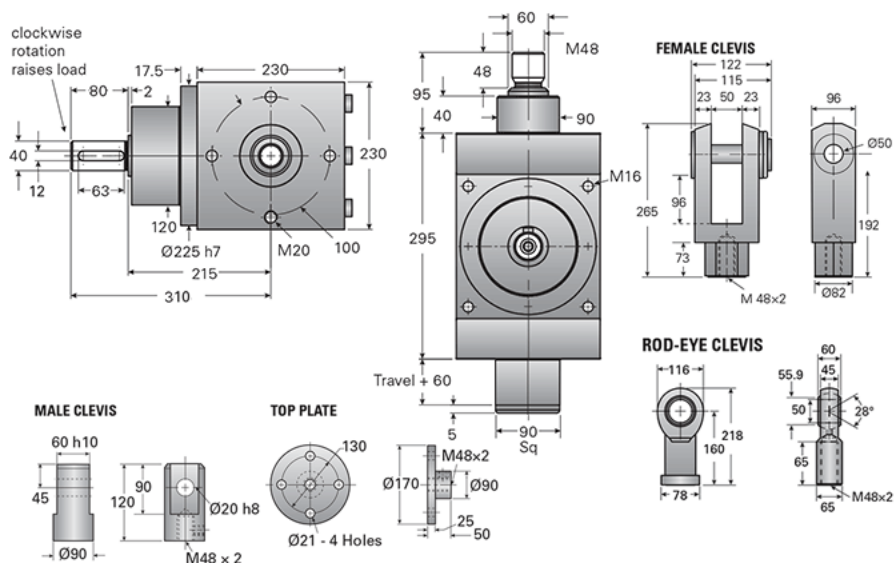

### Details

Capacity [kN]	117
Gear Ratio	3:1
Raise for One Turn of Worm [mm]	3.00
Torque to Raise 1 kN [Nm]	1.36
Tare Drag Torque [Nm]	4.30
Lifting Screw Diameter [mm]	60
Screw Lead [mm]	9
BackDrive Holding Torque [Nm]	7.73

### Performance Specifications

Maximum Input Torque [Nm]	1600
---------------------------	------

### Weight

Base 0 Travel [kg]	36.30
Per 100mm of Travel [kg]	2.12
Grease [kg]	1.00