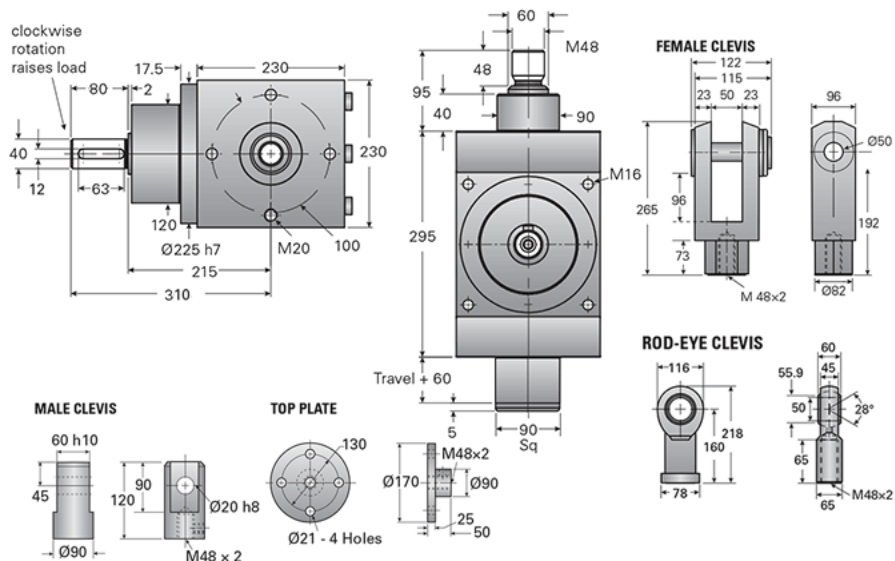

### Details

Capacity [kN]	117
Gear Ratio	3:1
Raise for One Turn of Worm [mm]	3.00
Torque to Raise 1 kN [Nm]	1.36
Tare Drag Torque [Nm]	4.30
Lifting Screw Diameter [mm]	60
Screw Lead [mm]	9
BackDrive Holding Torque [Nm]	7.73

### Performance Specifications

Maximum Input Torque [Nm]	1600
---------------------------	------

### Weight

Base 0 Travel [kg]	36.30
Per 100mm of Travel [kg]	2.12
Grease [kg]	1.00