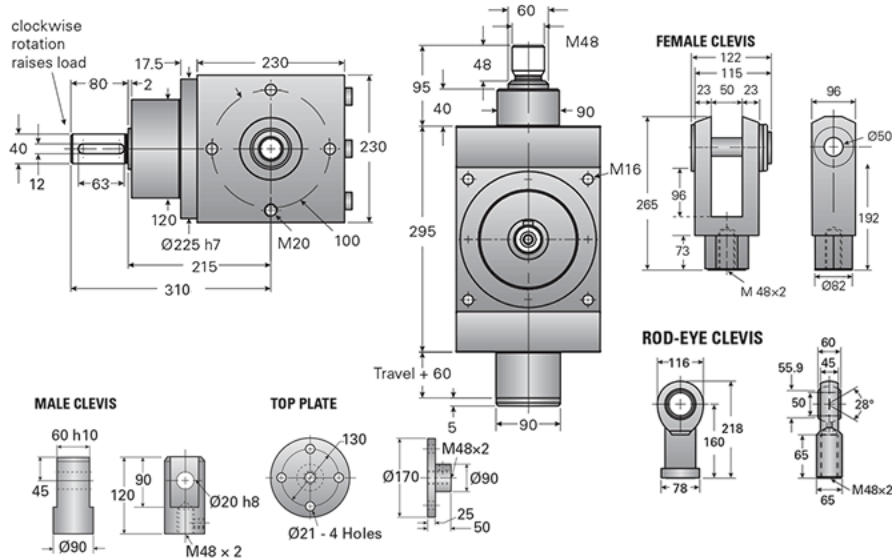

### Details

Capacity [kN]	117
Gear Ratio	3:1
Raise for One Turn of Worm [mm]	3.00
Torque to Raise 1 kN [Nm]	1.36
Tare Drag Torque [Nm]	4.30
Lifting Screw Diameter [mm]	60
Screw Lead [mm]	9
BackDrive Holding Torque [Nm]	7.73

### Performance Specifications

Maximum Input Torque [Nm]	1600
---------------------------	------

### Weight

Base 0 Travel [kg]	36.30
Per 100mm of Travel [kg]	2.12
Grease [kg]	1.00