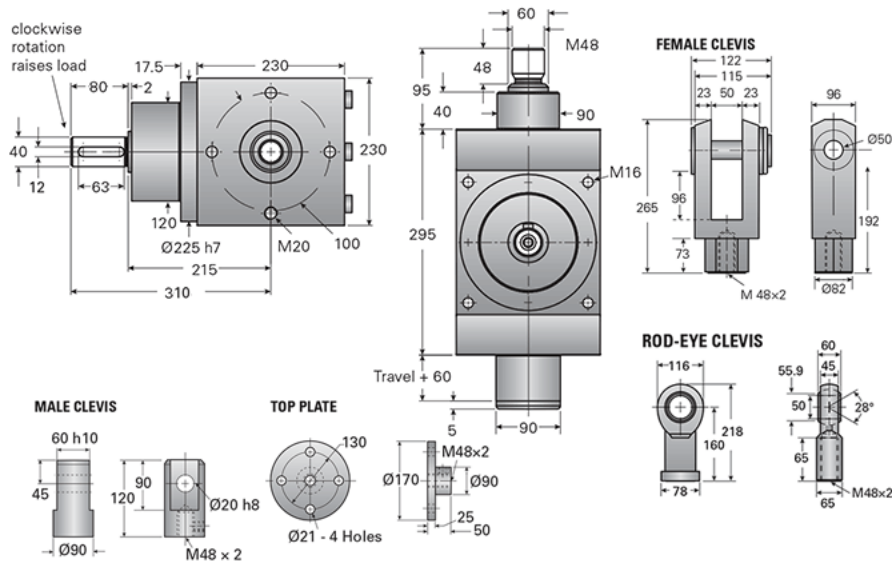

### Details

Capacity [kN]	117
Gear Ratio	3:1
Raise for One Turn of Worm [mm]	3.00
Torque to Raise 1 kN [Nm]	1.36
Tare Drag Torque [Nm]	4.30
Lifting Screw Diameter [mm]	60
Screw Lead [mm]	9
BackDrive Holding Torque [Nm]	7.73

### Performance Specifications

Maximum Input Torque [Nm]	1600
---------------------------	------

### Weight

Base 0 Travel [kg]	36.30
Per 100mm of Travel [kg]	2.12
Grease [kg]	1.00