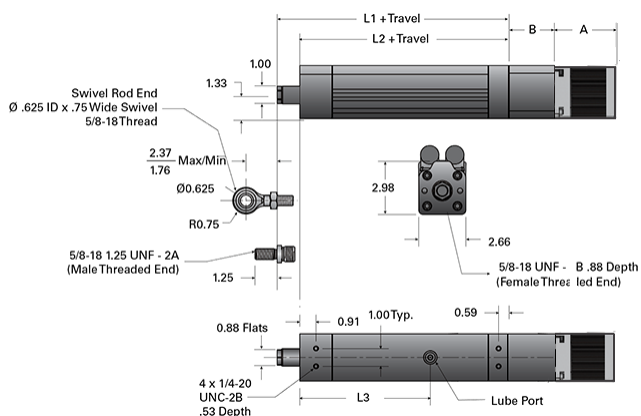

PA05-I 076-RA T

Call 800-321-7800 or visit us online at www.nookindustries.com to configure and order your PA05-I 076-RA T today!

Details

Screw	3/4-6 RA
Screw Lead [in]	0.166

Performance Specifications

Lead Accuracy +/- [in/in]	0.0036
Efficiency [%]	36
Max Capacity [lb]	1000

Dimensions

L1 + Travel [in]	9.05
L2 + Travel [in]	7.78
A (w/out Reducer, No Brake) [in]	T23 3.03 / T34 4.96
A (w/out Reducer, Brake) [in]	T23B 4.32 / T34B 6.44
A (w/Reducer, No Brake) [in]	T23 5.49 / T34 8.29
A (w/Reducer, Brake) [in]	T23B 6.78 / T34B 9.77
B (w/out Reducer) [in]	T23 2.36/ T34 2.86
B (w/Reducer) [in]	T23 2.61 / T34 3.42