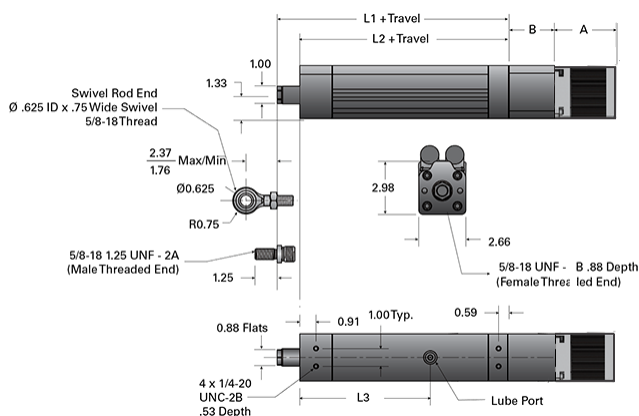

PA05-I 076-RA T

Call 800-321-7800 or visit us online at www.nookindustries.com to configure and order your PA05-I 076-RA T today!

Details

Screw	3/4-6 RA
Screw Lead [in]	0.166

Performance Specifications

Lead Accuracy +/- [in/in]	0.0036
Efficiency [%]	36
Max Capacity [lb]	1000

Dimensions

L1 + Travel [in]	9.05
L2 + Travel [in]	7.78
A (w/out Reducer, No Brake) [in]	T23 3.03 / T34 4.96
A (w/out Reducer, Brake) [in]	T23B 4.32 / T34B 6.44
A (w/Reducer, No Brake) [in]	T23 5.49 / T34 8.29
A (w/Reducer, Brake) [in]	T23B 6.78 / T34B 9.77
B (w/out Reducer) [in]	T23 2.36/ T34 2.86
B (w/Reducer) [in]	T23 2.61 / T34 3.42