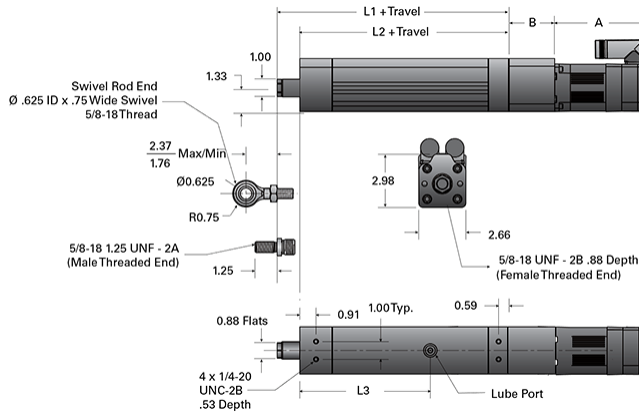

PA05-I 076-RA V

Call 800-321-7800 or visit us online at www.nookindustries.com to configure and order your PA05-I 076-RA V today!

Details

Screw	3/4-6 RA
Screw Lead [in]	0.166

Performance Specifications

Lead Accuracy +/- [in/in]	0.0036
Efficiency [%]	36
Max Capacity [lb]	1000

Dimensions

L1 + Travel [in]	9.05
L2 + Travel [in]	7.78
A (w/out Reducer, No Brake) [in]	5.42
A (w/out Reducer, Brake) [in]	6.96
A (w/Reducer, No Brake) [in]	8.09
A (w/Reducer, Brake) [in]	9.62
B (w/out Reducer) [in]	2.44
B (w/Reducer) [in]	2.91