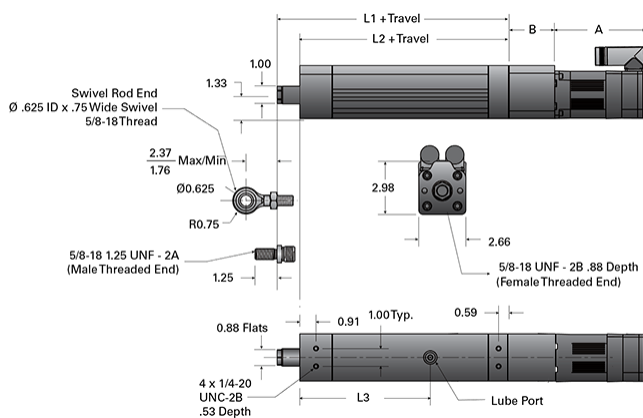

PA05-I 076-RA V

Call 800-321-7800 or visit us online at www.nookindustries.com to configure and order your PA05-I 076-RA V today!

Details

Screw	3/4-6 RA
Screw Lead [in]	0.166

Performance Specifications

Lead Accuracy +/- [in/in]	0.0036
Efficiency [%]	36
Max Capacity [lb]	1000

Dimensions

L1 + Travel [in]	9.05
L2 + Travel [in]	7.78
A (w/out Reducer, No Brake) [in]	5.42
A (w/out Reducer, Brake) [in]	6.96
A (w/Reducer, No Brake) [in]	8.09
A (w/Reducer, Brake) [in]	9.62
B (w/out Reducer) [in]	2.44
B (w/Reducer) [in]	2.91