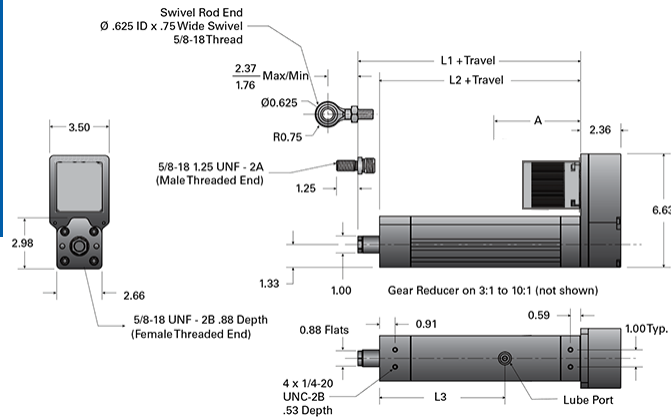

PA05-P 076-RA T

Call 800-321-7800 or visit us online at www.nookindustries.com to configure and order your PA05-P 076-RA T today!

Details

Screw	3/4-6 RA
Screw Lead [in]	0.166

Performance Specifications

Lead Accuracy +/- [in/in]	0.0036
Efficiency [%]	36
Max Capacity [lb]	1000

Dimensions

L1 + Travel [in]	9.05
L2 + Travel [in]	7.78
A (w/out Reducer, No Brake) [in]	T23 3.03 / T34 4.96
A (w/out Reducer, Brake) [in]	T23B 4.32 / T34B 6.44
A (w/Reducer, No Brake) [in]	T23 5.49 / T34 8.29
A (w/Reducer, Brake) [in]	T23B 6.78 / T34B 9.77