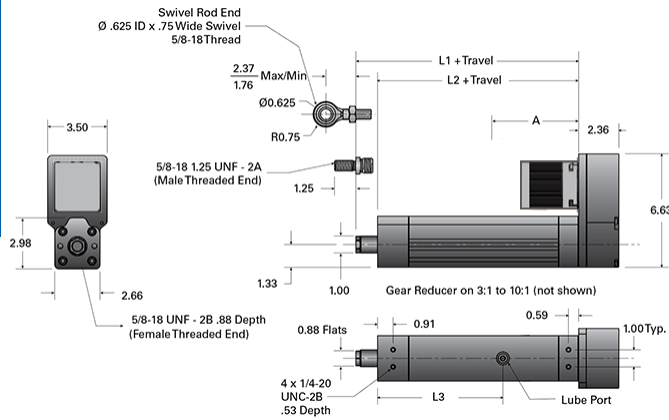

PA05-P 076-RA T

Call 800-321-7800 or visit us online at www.nookindustries.com to configure and order your PA05-P 076-RA T today!

Details

Screw	3/4-6 RA
Screw Lead [in]	0.166

Performance Specifications

Lead Accuracy +/- [in/in]	0.0036
Efficiency [%]	36
Max Capacity [lb]	1000

Dimensions

L1 + Travel [in]	9.05
L2 + Travel [in]	7.78
A (w/out Reducer, No Brake) [in]	T23 3.03 / T34 4.96
A (w/out Reducer, Brake) [in]	T23B 4.32 / T34B 6.44
A (w/Reducer, No Brake) [in]	T23 5.49 / T34 8.29
A (w/Reducer, Brake) [in]	T23B 6.78 / T34B 9.77