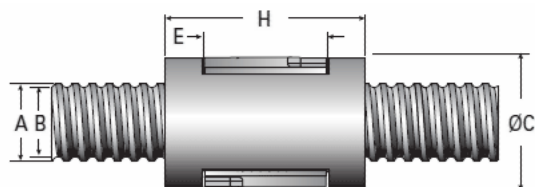

### Product Info

Nominal Rod Diameter [mm]	13.50
Material	4150
Thread Direction	RH

### Details

Lead [mm]	3
Active Turns	5
Nominal Ball Dia. [mm]	2.000
Ball Nut Number	MBN11125
Nut Weight [g]	110.0
Screw Weight [g/m]	1021
End Code for Types 1,2, and 3	10
End Code for Types 4	6
End Code for Types 6	10
End Code for Types 7	8

### Screw Dimensions

A [mm]	13.50
B [mm]	11.9

### Nut Dimensions

C [mm]	24.0
H [mm]	40.0
E [mm]	20.0
F [mm]	5.0
G [mm]	3.00