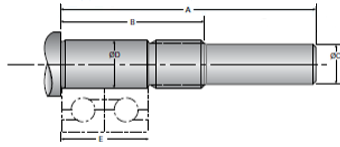

Type 6L, End Code 17

Call 800-321-7800 or visit us online at www.nookindustries.com to configure and order your Type 6L, End Code 17 today!

Product Info

Nominal Bearing Journal Size	17
------------------------------	----

Dimensions

A [mm]	86.5
B [mm]	53.0
C Maximum [MM]	15.00
C Minimum [MM]	14.97
D Maximum [mm]	17.006
D Minimum [mm]	16.995
E [mm]	36.00
Lock Nut	M17 x 1.0