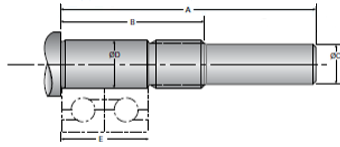

Type 6L, End Code 17

Call 800-321-7800 or visit us online at www.nookindustries.com to configure and order your Type 6L, End Code 17 today!

Product Info

Nominal Bearing Journal Size 17

Dimensions

A [mm]	86.5
B [mm]	53.0
C Maximum [MM]	15.00
C Minimum [MM]	14.97
D Maximum [mm]	17.006
D Minimum [mm]	16.995
E [mm]	36.00
Lock Nut	M17 x 1.0