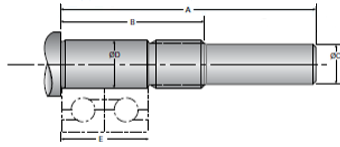

Type 6L, End Code 12

Call 800-321-7800 or visit us online at www.nookindustries.com to configure and order your Type 6L, End Code 12 today!

Product Info

Nominal Bearing Journal Size	12
------------------------------	----

Dimensions

A [mm]	54.0
B [mm]	36.0
C Maximum [MM]	10.00
C Minimum [MM]	9.98
D Maximum [mm]	12.006
D Minimum [mm]	11.995
E [mm]	22.00
Lock Nut	M12 x 1.0