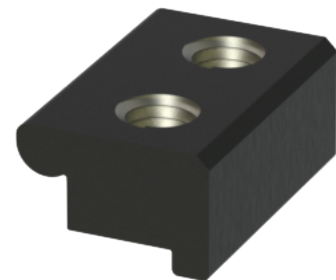

### Product Info

Part Number

N03019

Extrusion Type

EL

### Dimensions

A [mm]

80

B [mm]

21.5

C [mm]

10.5

D [mm]

30.5

E [mm]

4

F [mm]

40

G [mm]

12

H [mm]