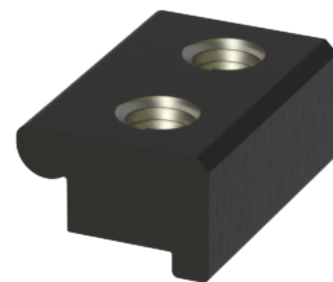

### Product Info

Part Number	N03089
Extrusion Type	EL

### Dimensions

A [mm]	64
B [mm]	19.5
C [mm]	8.5
D [mm]	23.5
E [mm]	4
F [mm]	32
G [mm]	11.5
H [mm]	97