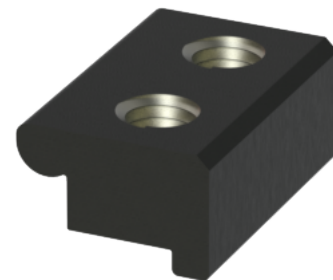

### Product Info

Part Number	N03089
Extrusion Type	EL

### Dimensions

A [mm]	64
B [mm]	19.5
C [mm]	8.5
D [mm]	23.5
E [mm]	4
F [mm]	32
G [mm]	11.5
H [mm]	97