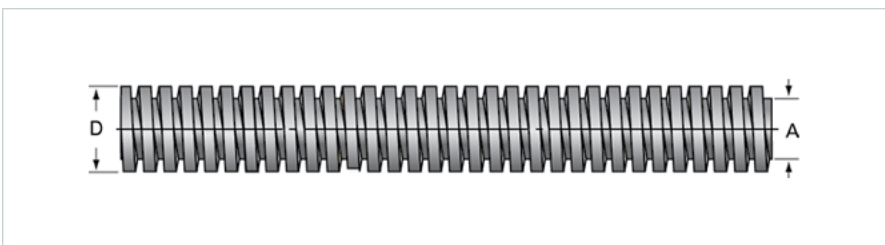

## PowerAC 1/2"-1 RA

Call 800-321-7800 or visit us online at [www.nookindustries.com](http://www.nookindustries.com) to configure and order your PowerAC 1/2"-1 RA today!

<b>Product Info</b>	
Screw Code	051-RA
Thread Direction	RH
Screw Material	4140 Series
<b>Details</b>	
Lead [in]	1.000
Starts	8
Pitch [in]	0.125
Turns Per Inch	1
Threads per Inch	8
Thread Code	051
Form	Stub
End Code for Types 1,2,3,5 [* Journals may show tracings of the thread]	9
End Code for Type 4 [* Journals may show tracings of the thread]	6
<b>Dimensions</b>	
A - Root Diameter Minimum [in]	0.392
D - Nominal Rod Diameter [in]	0.500
<b>Part Numbers</b>	
3 ft. Part Number	11051
6 ft. Part Number	12051
12 ft. Part Number	13051
20 ft. Part Number	
<b>Performance Specifications</b>	
Lead Accuracy +/- [in/in]	0.0003
<b>Weight</b>	
Screw Weight [lb./ft.]	0.53