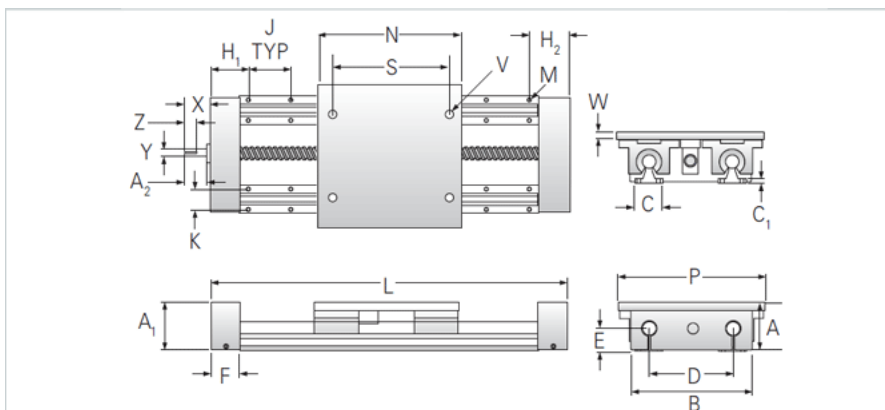

### Product Info

Nominal Shaft Diameter [in]	0.75
Screw Type	Ball
Screw Size	0750-0500 SRT

### Dimensions

A +/-0.003 [in]	2.938
A1 [in]	2.75
B [in]	6.00
C [in]	1.75
C1 [in]	0.25
D [in]	4.50
E [in]	1.50
F [in]	2.0
H [in]	3.00
J +/-0.010 [in]	6.000
K +/-0.010 [in]	1.250
M - Bolt	#10
M - Hole [in]	0.22
N [in]	7.50
P [in]	7.50
S [in]	6.00
U [in]	4.50
V	5/16-18
W [in]	0.50
X [in]	1.50
Y [in]	0.500
Z	.81 x .140
A2 [in]	1.020

### Dimensions

Minimum L Dimension TRAVEL + [in]	11.5
-----------------------------------	------