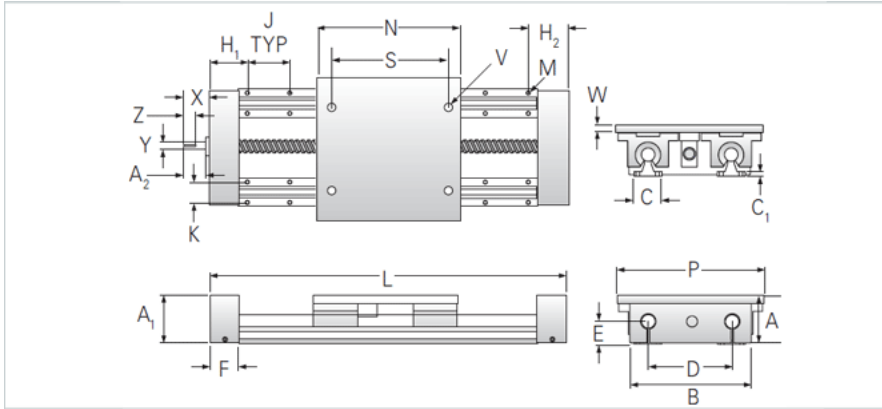

### Product Info

Nominal Shaft Diameter [in]	0.75
Screw Type	Acme
Screw Size	3/4-10

### Dimensions

A +/-0.003 [in]	2.938
A1 [in]	2.75
B [in]	6.00
C [in]	1.75
C1 [in]	0.25
D [in]	4.50
E [in]	1.50
F [in]	2.0
H [in]	3.00
J +/-0.010 [in]	6.000
K +/-0.010 [in]	1.250
M - Bolt	#10
M - Hole [in]	0.22
N [in]	7.50
P [in]	7.50
S [in]	6.00
U [in]	4.50
V	5/16-18
W [in]	0.50
X [in]	1.50
Y [in]	0.500
Z	.81 x .140
A2 [in]	1.020

### Dimensions

Minimum L Dimension TRAVEL + [in]	11.5
-----------------------------------	------