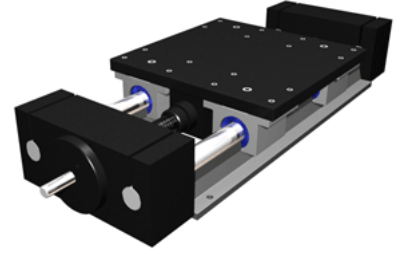

### Product Info

Nominal Shaft Diameter [in]	0.75
Screw Type	Acme
Screw Size	3/4-10

### Dimensions

A +/-0.003 [in]	2.938
A1 [in]	2.75
B [in]	6.00
C [in]	1.75
C1 [in]	0.25
D [in]	4.50
E [in]	1.50
F [in]	2.0
H [in]	3.00
J +/-0.010 [in]	6.000
K +/-0.010 [in]	1.250
M - Bolt	#10
M - Hole [in]	0.22
N [in]	7.50
P [in]	7.50
S [in]	6.00
U [in]	4.50
V	5/16-18
W [in]	0.50
X [in]	1.50
Y [in]	0.500
Z	.81 x .140
A2 [in]	1.020