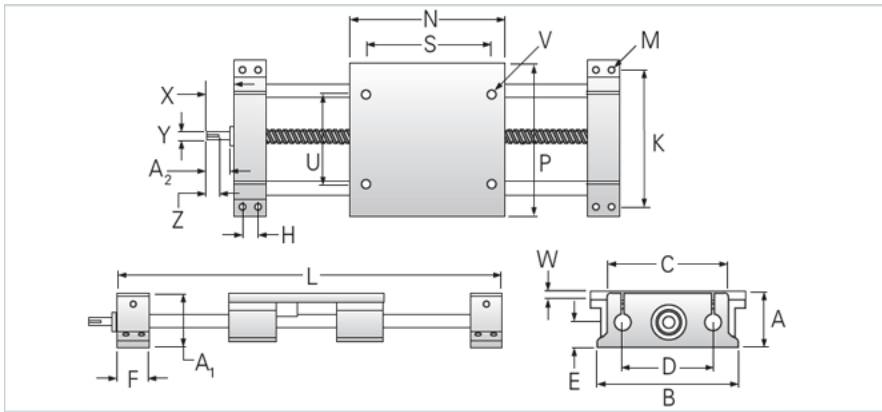

212-12-LXX/0750-0500 SRT RA

Call 800-321-7800 or visit us online at www.nookindustries.com to configure and order your 212-12-LXX/0750-0500 SRT RA today!

Product Info

Nominal Shaft Diameter [in]	0.75
Screw Type	Ball
Screw Size	0750-0500 SRT

Dimensions

A +/-0.003 [in]	2.937
A1 [in]	2.88
B [in]	7.20
C [in]	6.00
D [in]	4.50
E [in]	1.50
F [in]	2.00
H +/-0.010 [in]	1.000
K +/-0.010 [in]	6.700
M - Bolt	#10
M - Hole [in]	0.22
N [in]	7.50
P [in]	7.50
S [in]	6.00
U [in]	4.50
V	5/16-18
W [in]	0.50
X [in]	1.50
Y [in]	0.500
Z	.81 x .140
A2 [in]	1.020

Dimensions

Minimum L Dimension TRAVEL + [in]	11.5
-----------------------------------	------

Performance specifications

Load Maximum System [lbf]	1624
---------------------------	------