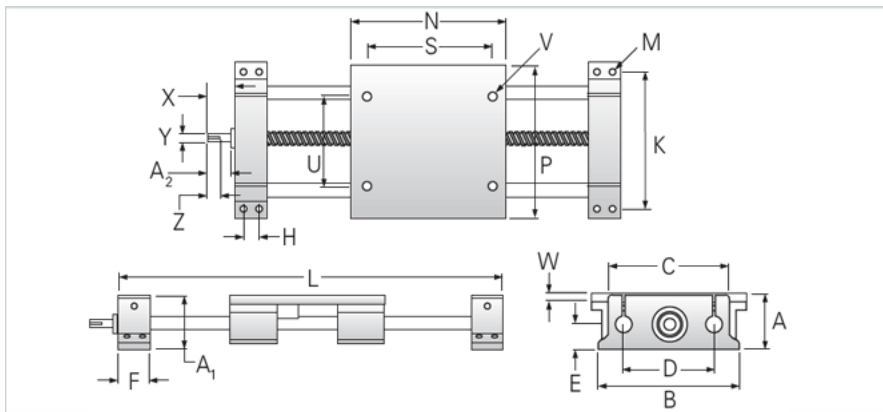

212-12-LXX/0750-0500 SRT RA

Call 800-321-7800 or visit us online at www.nookindustries.com to configure and order your 212-12-LXX/0750-0500 SRT RA today!

Product Info

Nominal Shaft Diameter [in]	0.75
Screw Type	Ball
Screw Size	0750-0500 SRT

Dimensions

A +/-0.003 [in]	2.937
A1 [in]	2.88
B [in]	7.20
C [in]	6.00
D [in]	4.50
E [in]	1.50
F [in]	2.00
H +/-0.010 [in]	1.000
K +/-0.010 [in]	6.700
M - Bolt	#10
M - Hole [in]	0.22
N [in]	7.50
P [in]	7.50
S [in]	6.00
U [in]	4.50
V	5/16-18
W [in]	0.50
X [in]	1.50
Y [in]	0.500
Z	.81 x .140
A2 [in]	1.020

Dimensions

Minimum L Dimension TRAVEL + [in]	11.5
-----------------------------------	------

Performance specifications

Load Maximum System [lbf]	1624
---------------------------	------