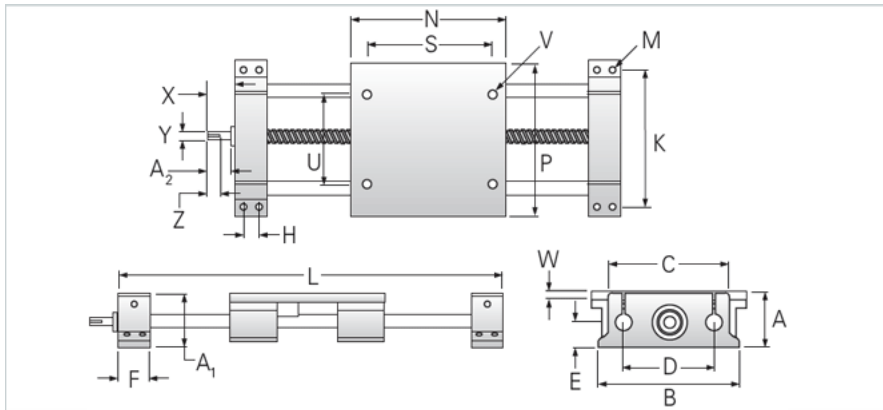

212-12-LXX/0750-0500 SRT RA

Call 800-321-7800 or visit us online at www.nookindustries.com to configure and order your 212-12-LXX/0750-0500 SRT RA today!

Product Info

Nominal Shaft Diameter [in]	0.75
Screw Type	Ball
Screw Size	0750-0500 SRT

Dimensions

A +/-0.003 [in]	2.937
A1 [in]	2.88
B [in]	7.20
C [in]	6.00
D [in]	4.50
E [in]	1.50
F [in]	2.00
H +/-0.010 [in]	1.000
K +/-0.010 [in]	6.700
M - Bolt	#10
M - Hole [in]	0.22
N [in]	7.50
P [in]	7.50
S [in]	6.00
U [in]	4.50
V	5/16-18
W [in]	0.50
X [in]	1.50
Y [in]	0.500
Z	.81 x .140
A2 [in]	1.020

Dimensions

Minimum L Dimension TRAVEL + [in]	11.5
-----------------------------------	------

Performance specifications

Load Maximum System [lbf]	1624
---------------------------	------