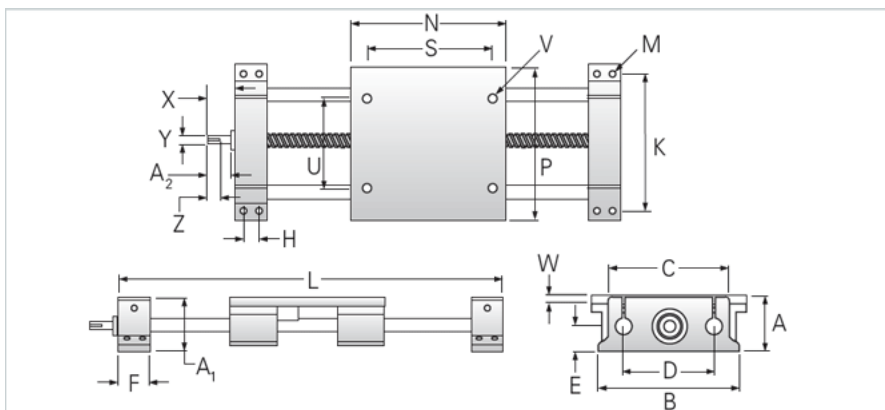

212-12-LXX/0750-0500 SRT RA

Call 800-321-7800 or visit us online at www.nookindustries.com to configure and order your 212-12-LXX/0750-0500 SRT RA today!

Product Info

Nominal Shaft Diameter [in]	0.75
Screw Type	Ball
Screw Size	0750-0500 SRT

Dimensions

A +/-0.003 [in]	2.937
A1 [in]	2.88
B [in]	7.20
C [in]	6.00
D [in]	4.50
E [in]	1.50
F [in]	2.00
H +/-0.010 [in]	1.000
K +/-0.010 [in]	6.700
M - Bolt	#10
M - Hole [in]	0.22
N [in]	7.50
P [in]	7.50
S [in]	6.00
U [in]	4.50
V	5/16-18
W [in]	0.50
X [in]	1.50
Y [in]	0.500
Z	.81 x .140
A2 [in]	1.020

Dimensions

Minimum L Dimension TRAVEL + [in]	11.5
-----------------------------------	------

Performance specifications

Load Maximum System [lbf]	1624
---------------------------	------