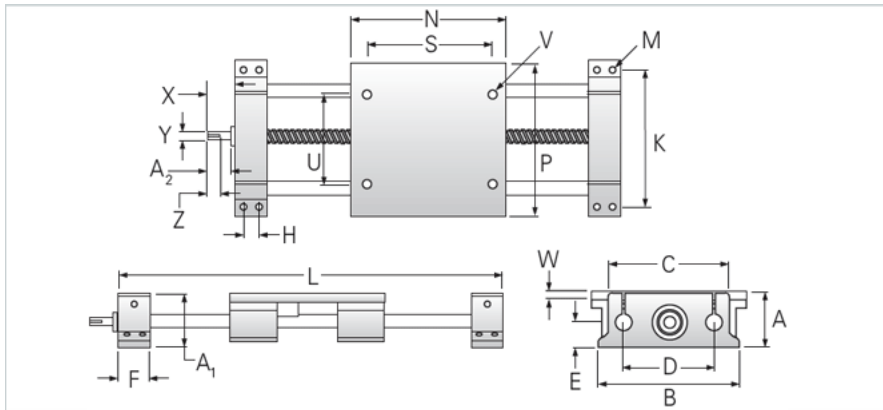

### Product Info

Nominal Shaft Diameter [in]	0.75
Screw Type	Ball
Screw Size	0750-0500 SRT

### Dimensions

A +/-0.003 [in]	2.937
A1 [in]	2.88
B [in]	7.20
C [in]	6.00
D [in]	4.50
E [in]	1.50
F [in]	2.00
H +/-0.010 [in]	1.000
K +/-0.010 [in]	6.700
M - Bolt	#10
M - Hole [in]	0.22
N [in]	7.50
P [in]	7.50
S [in]	6.00
U [in]	4.50
V	5/16-18
W [in]	0.50
X [in]	1.50
Y [in]	0.500
Z	.81 x .140
A2 [in]	1.020

### Dimensions

Minimum L Dimension TRAVEL + [in]	11.5
-----------------------------------	------