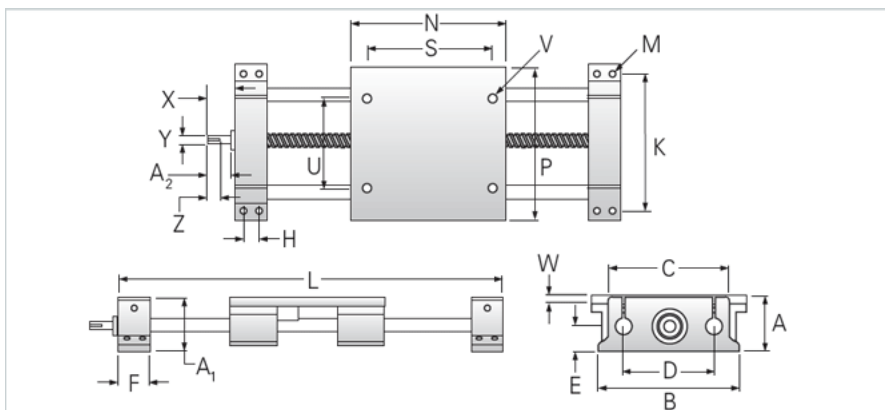

### Product Info

Nominal Shaft Diameter [in]	0.75
Screw Type	Ball
Screw Size	0750-0500 SRT

### Dimensions

A +/-0.003 [in]	2.937
A1 [in]	2.88
B [in]	7.20
C [in]	6.00
D [in]	4.50
E [in]	1.50
F [in]	2.00
H +/-0.010 [in]	1.000
K +/-0.010 [in]	6.700
M - Bolt	#10
M - Hole [in]	0.22
N [in]	7.50
P [in]	7.50
S [in]	6.00
U [in]	4.50
V	5/16-18
W [in]	0.50
X [in]	1.50
Y [in]	0.500
Z	.81 x .140
A2 [in]	1.020

### Dimensions

Minimum L Dimension TRAVEL + [in]	11.5
-----------------------------------	------