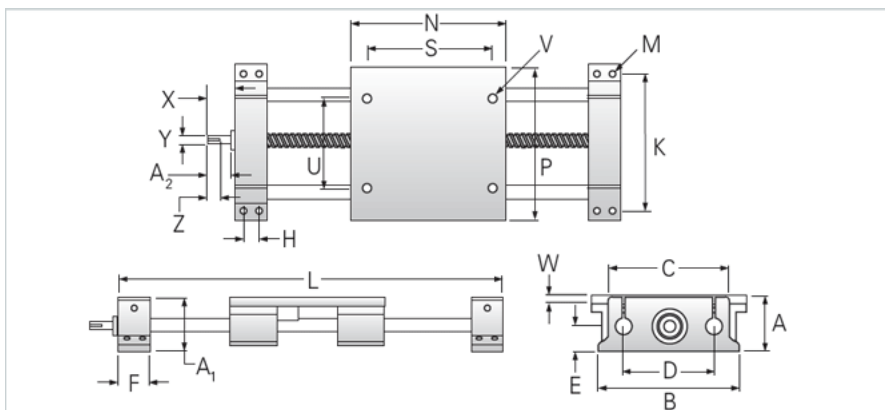

212-12-LXX/0750-0200 SRT RA

Call 800-321-7800 or visit us online at www.nookindustries.com to configure and order your 212-12-LXX/0750-0200 SRT RA today!

Product Info

Nominal Shaft Diameter [in]	0.75
Screw Type	Ball
Screw Size	0750-0200 SRT

Dimensions

A +/-0.003 [in]	2.937
A1 [in]	2.88
B [in]	7.20
C [in]	6.00
D [in]	4.50
E [in]	1.50
F [in]	2.00
H +/-0.010 [in]	1.000
K +/-0.010 [in]	6.700
M - Bolt	#10
M - Hole [in]	0.22
N [in]	7.50
P [in]	7.50
S [in]	6.00
U [in]	4.50
V	5/16-18
W [in]	0.50
X [in]	1.50
Y [in]	0.500
Z	.81 x .140
A2 [in]	1.020

Dimensions

Minimum L Dimension TRAVEL + [in]	11.5

Performance specifications

Load Maximum System [lbf]	1624