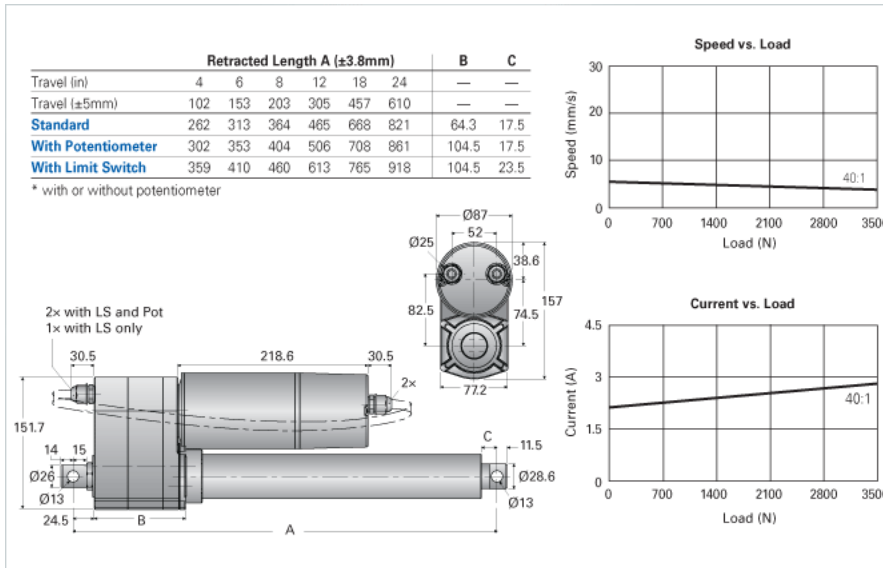

NIA5-230-40-A

Call 800-321-7800 or visit us online at www.nookindustries.com to configure and order your NIA5-230-40-A today!

Product Info

Screw Type

Acme Screw

Details

Voltage [VAC]

230

Hertz [Hz]

50

Gear Ratio

40:1

Speed At No Load [mm/s]

8

Speed At Full Load [mm/s]

7

Load Capacity Dynamic Load [N]

3500

Load Capacity Static Load [N]

4500

Amps

2.8

Performance Specifications

Duty Cycle [% of 5 Minutes]