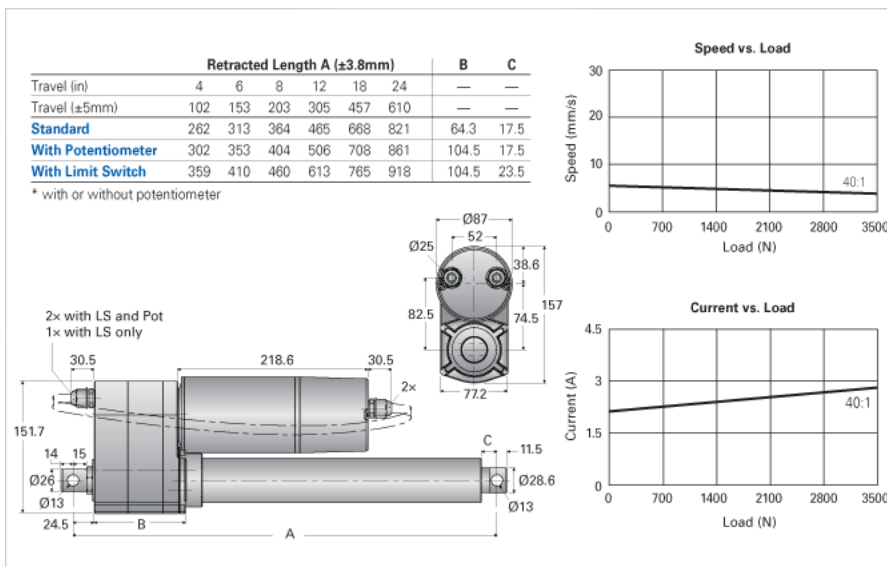

NIA5-230-40-A

Call 800-321-7800 or visit us online at www.nookindustries.com to configure and order your NIA5-230-40-A today!

Product Info

Screw Type

Acme Screw

Details

Voltage [VAC]

230

Hertz [Hz]

50

Gear Ratio

40:1

Speed At No Load [mm/s]

8

Speed At Full Load [mm/s]

7

Load Capacity Dynamic Load [N]

3500

Load Capacity Static Load [N]

4500

Amps

2.8

Performance Specifications

Duty Cycle [% of 5 Minutes]