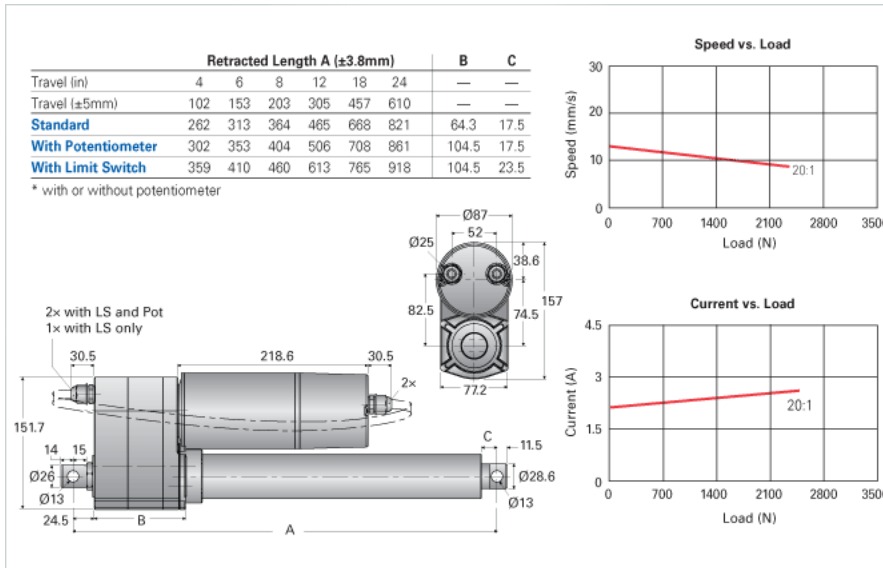

NIA5-230-20-A

Call 800-321-7800 or visit us online at www.nookindustries.com to configure and order your NIA5-230-20-A today!

Product Info

Screw Type

Acme Screw

Details

Voltage [VAC]

230

Hertz [Hz]

50

Gear Ratio

20:1

Speed At No Load [mm/s]

15

Speed At Full Load [mm/s]

13

Load Capacity Dynamic Load [N]

2500

Load Capacity Static Load [N]

4500

Amps

2.5

Performance Specifications

Duty Cycle [% of 5 Minutes]