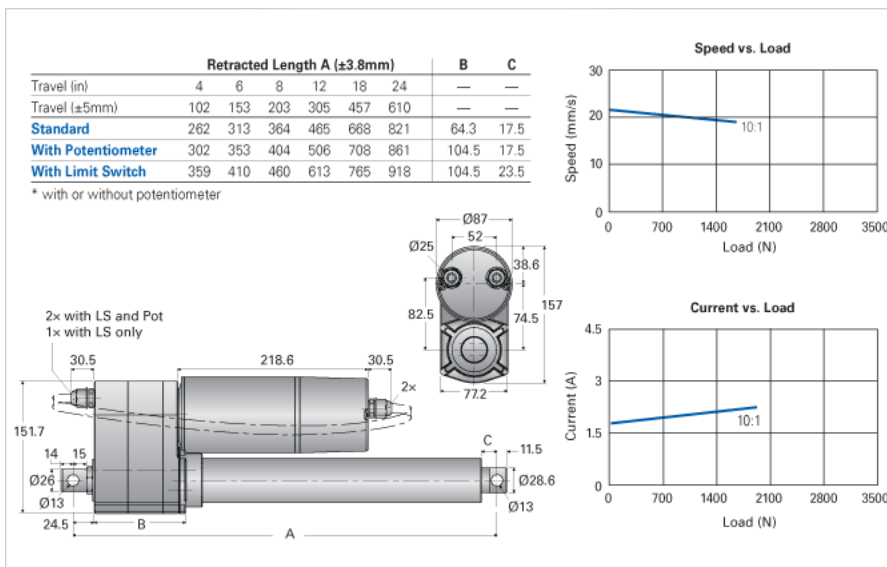

NIA5-230-10-A

Call 800-321-7800 or visit us online at www.nookindustries.com to configure and order your NIA5-230-10-A today!

Product Info

Screw Type

Acme Screw

Details

Voltage [VAC]

230

Hertz [Hz]

50

Gear Ratio

10:1

Speed At No Load [mm/s]

28

Speed At Full Load [mm/s]

25

Load Capacity Dynamic Load [N]

1500

Load Capacity Static Load [N]

4500

Amps

2

Performance Specifications

Duty Cycle [% of 5 Minutes]