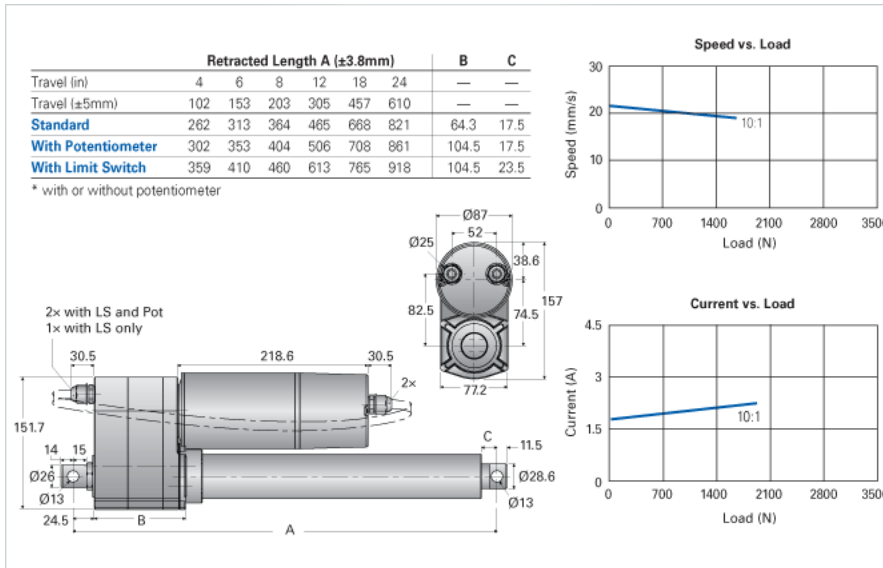

NIA5-230-10-A

Call 800-321-7800 or visit us online at www.nookindustries.com to configure and order your NIA5-230-10-A today!

Product Info

Screw Type

Acme Screw

Details

Voltage [VAC]

230

Hertz [Hz]

50

Gear Ratio

10:1

Speed At No Load [mm/s]

28

Speed At Full Load [mm/s]

25

Load Capacity Dynamic Load [N]

1500

Load Capacity Static Load [N]

4500

Amps

2

Performance Specifications

Duty Cycle [% of 5 Minutes]