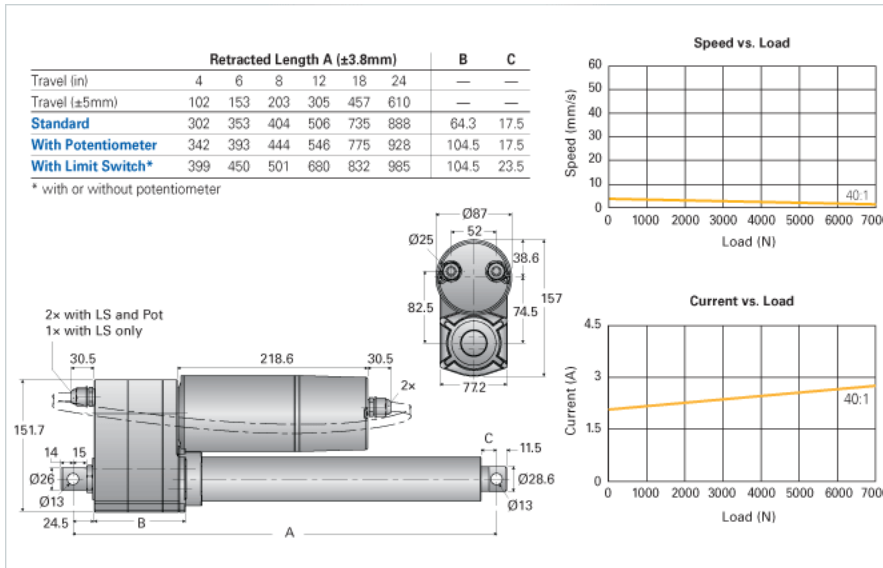

NIA5-230-40-B

Call 800-321-7800 or visit us online at www.nookindustries.com to configure and order your NIA5-230-40-B today!

Product Info

Screw Type

Ball Screw

Details

Voltage [VAC]

230

Hertz [Hz]

50

Gear Ratio

40:1

Speed At No Load [mm/s]

8

Speed At Full Load [mm/s]

7

Load Capacity Dynamic Load [N]

7000

Load Capacity Static Load [N]

13600

Amps

2.8

Performance Specifications

Duty Cycle [% of 5 Minutes]