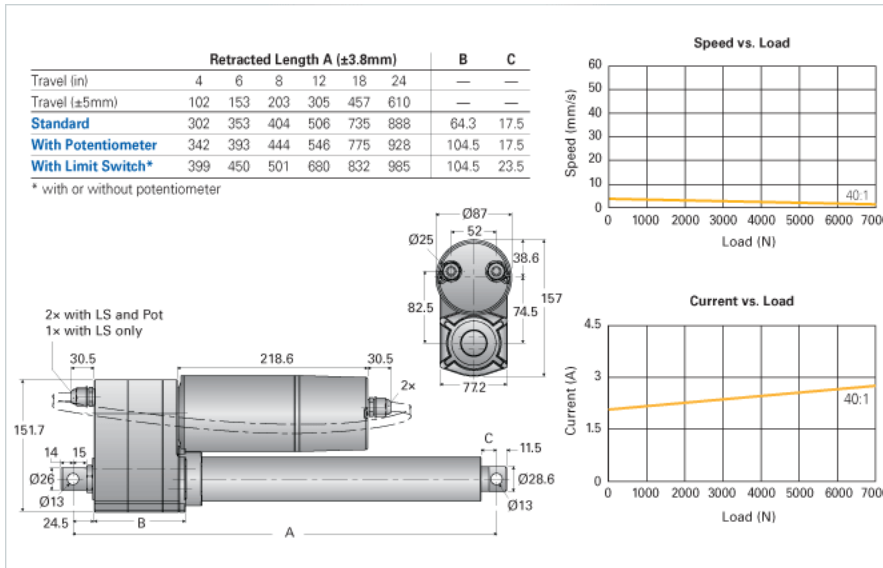

### Product Info

Screw Type

Ball Screw

### Details

Voltage [VAC]

230

Hertz [Hz]

50

Gear Ratio

40:1

Speed At No Load [mm/s]