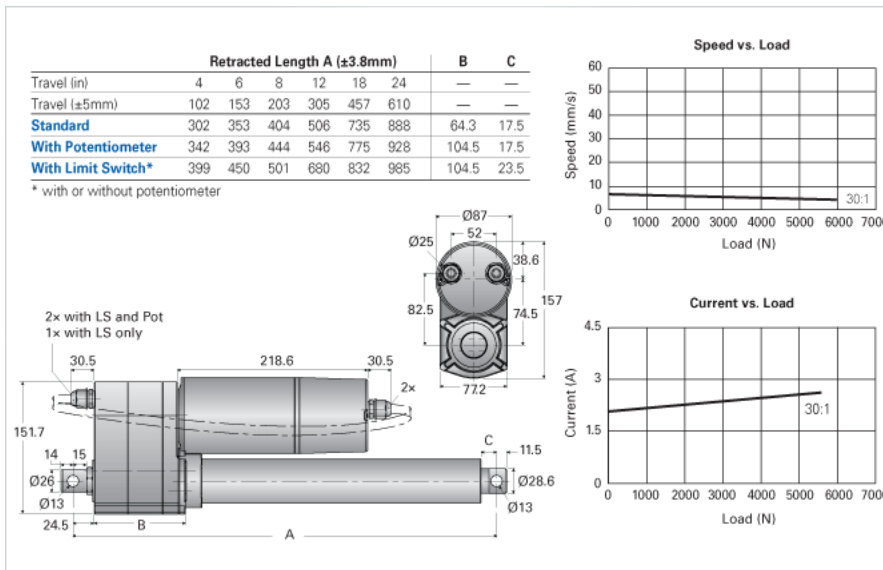

NIA5-230-30-B

Call 800-321-7800 or visit us online at www.nookindustries.com to configure and order your NIA5-230-30-B today!

Product Info

Screw Type

Ball Screw

Details

Voltage [VAC]

230

Hertz [Hz]

50

Gear Ratio

30:1

Speed At No Load [mm/s]

10

Speed At Full Load [mm/s]

8.5

Load Capacity Dynamic Load [N]

6000

Load Capacity Static Load [N]

13600

Amps

2.5

Performance Specifications

Duty Cycle [% of 5 Minutes]