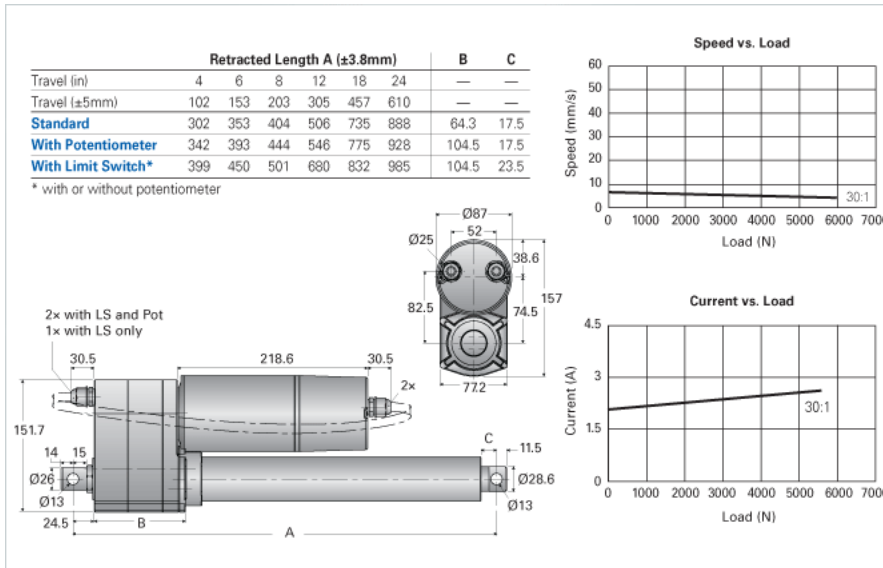

### Product Info

Screw Type

Ball Screw

### Details

Voltage [VAC]

230

Hertz [Hz]

50

Gear Ratio

30:1

Speed At No Load [mm/s]

10

Speed At Full Load [mm/s]

8.5

Load Capacity Dynamic Load [N]

6000

Load Capacity Static Load [N]

13600

Amps