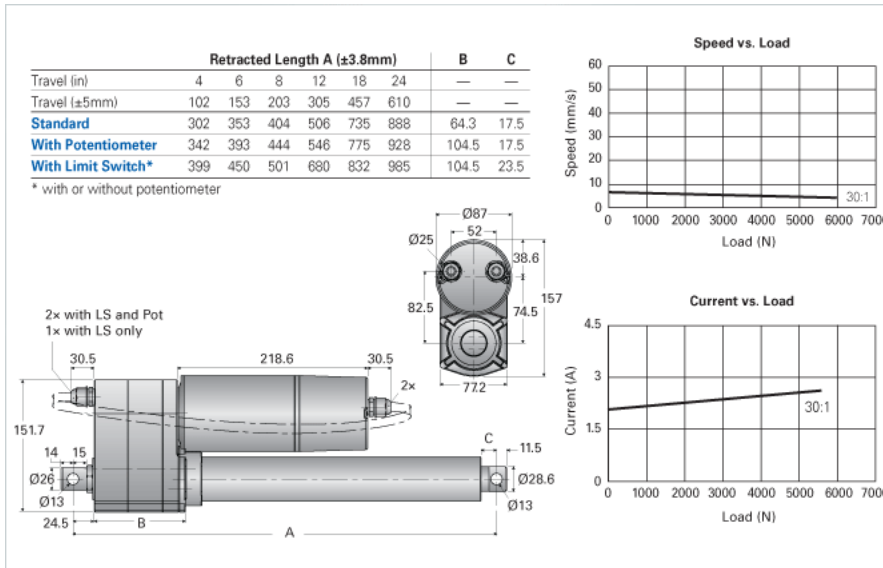

NIA5-230-30-B

Call 800-321-7800 or visit us online at www.nookindustries.com to configure and order your NIA5-230-30-B today!

Product Info

Screw Type

Ball Screw

Details

Voltage [VAC]

230

Hertz [Hz]

50

Gear Ratio

30:1

Speed At No Load [mm/s]

10

Speed At Full Load [mm/s]

8.5

Load Capacity Dynamic Load [N]

6000

Load Capacity Static Load [N]

13600

Amps

2.5

Performance Specifications

Duty Cycle [% of 5 Minutes]