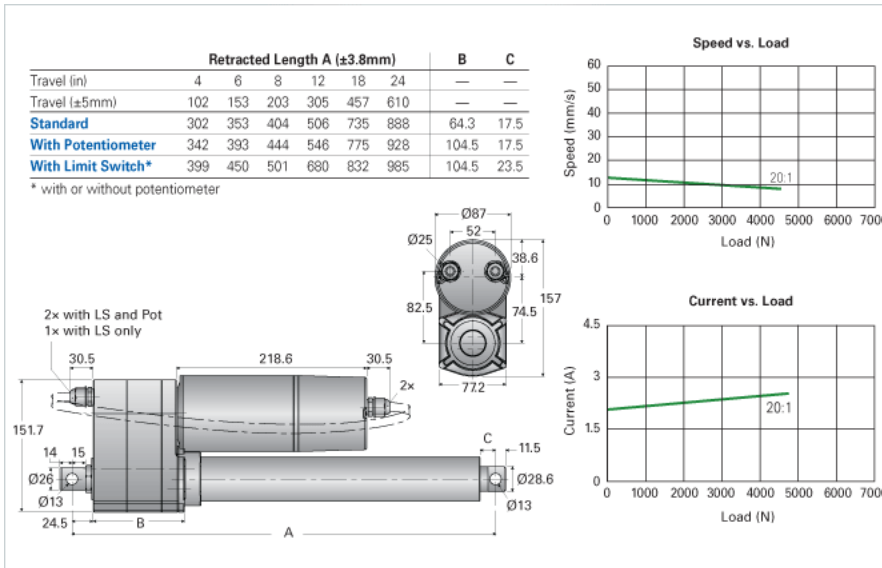

NIA5-230-20-B

Call 800-321-7800 or visit us online at www.nookindustries.com to configure and order your NIA5-230-20-B today!

Product Info

Screw Type

Ball Screw

Details

Voltage [VAC]

230

Hertz [Hz]

50

Gear Ratio

20:1

Speed At No Load [mm/s]

15

Speed At Full Load [mm/s]

13

Load Capacity Dynamic Load [N]

4500

Load Capacity Static Load [N]

13600

Amps

1.6

Performance Specifications

Duty Cycle [% of 5 Minutes]