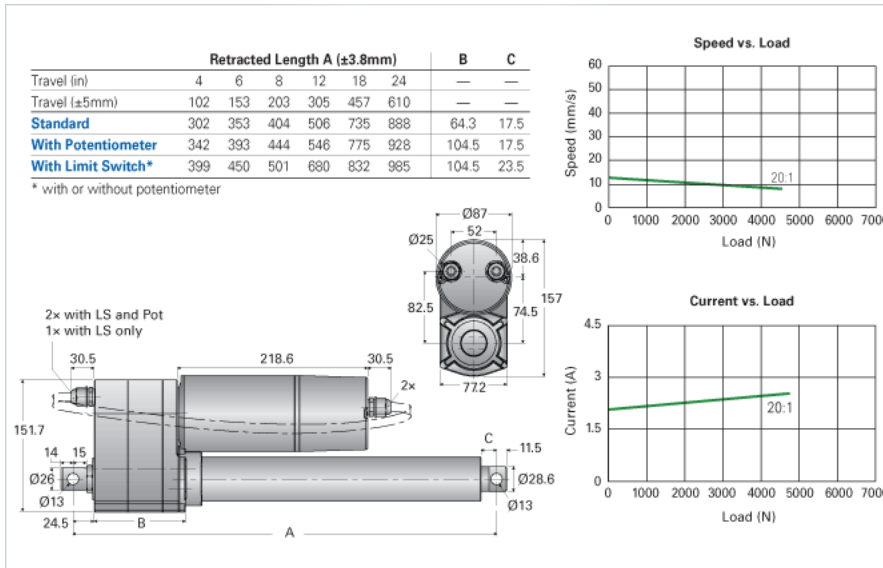

NIA5-230-20-B

Call 800-321-7800 or visit us online at www.nookindustries.com to configure and order your NIA5-230-20-B today!

Product Info

Screw Type

Ball Screw

Details

Voltage [VAC]

230

Hertz [Hz]

50

Gear Ratio

20:1

Speed At No Load [mm/s]

15

Speed At Full Load [mm/s]

13

Load Capacity Dynamic Load [N]

4500

Load Capacity Static Load [N]

13600

Amps

1.6

Performance Specifications

Duty Cycle [% of 5 Minutes]