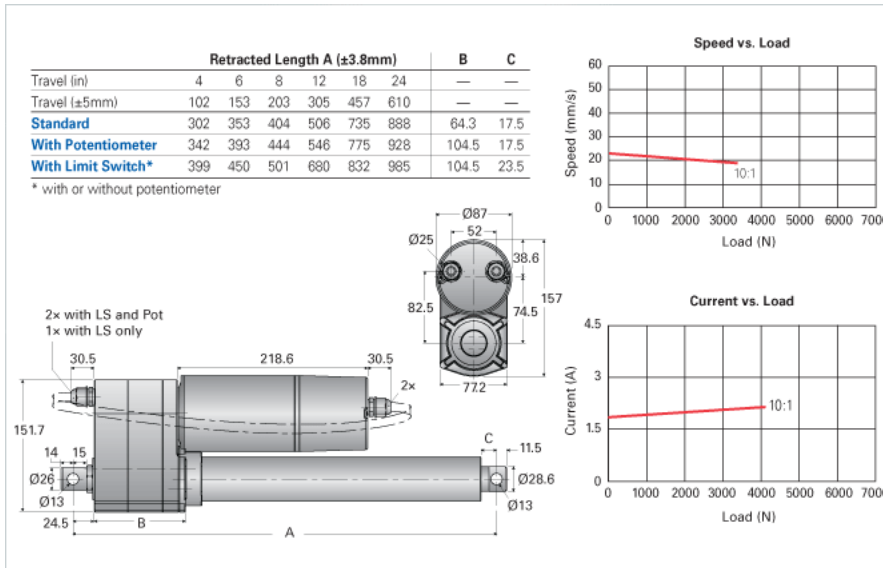

NIA5-230-10-B

Call 800-321-7800 or visit us online at www.nookindustries.com to configure and order your NIA5-230-10-B today!

Product Info

Screw Type

Ball Screw

Details

Voltage [VAC]

230

Hertz [Hz]

50

Gear Ratio

10:1

Speed At No Load [mm/s]

30

Speed At Full Load [mm/s]

25

Load Capacity Dynamic Load [N]

3500

Load Capacity Static Load [N]

13600

Amps

1.9

Performance Specifications

Duty Cycle [% of 5 Minutes]