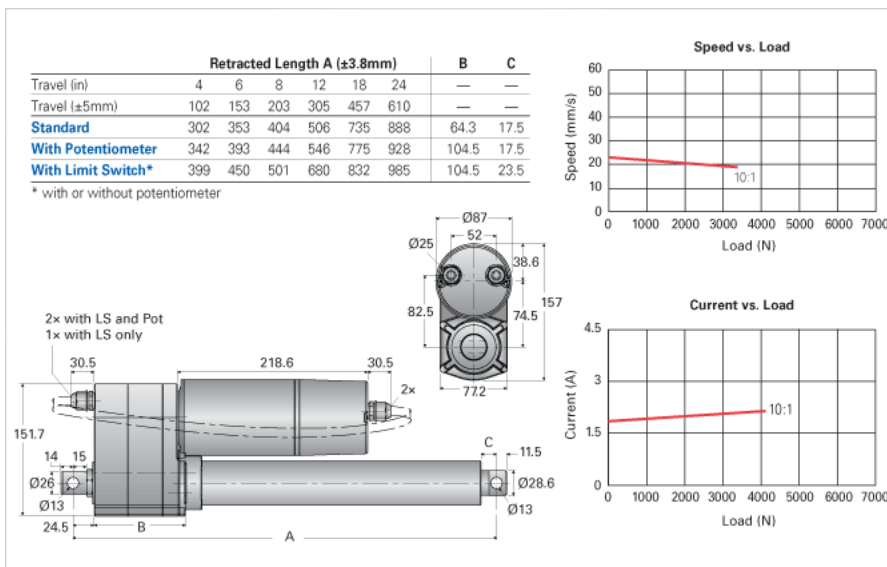

NIA5-230-10-B

Call 800-321-7800 or visit us online at www.nookindustries.com to configure and order your NIA5-230-10-B today!

Product Info

Screw Type

Ball Screw

Details

Voltage [VAC]

230

Hertz [Hz]

50

Gear Ratio

10:1

Speed At No Load [mm/s]

30

Speed At Full Load [mm/s]

25

Load Capacity Dynamic Load [N]

3500

Load Capacity Static Load [N]

13600

Amps

1.9

Performance Specifications

Duty Cycle [% of 5 Minutes]