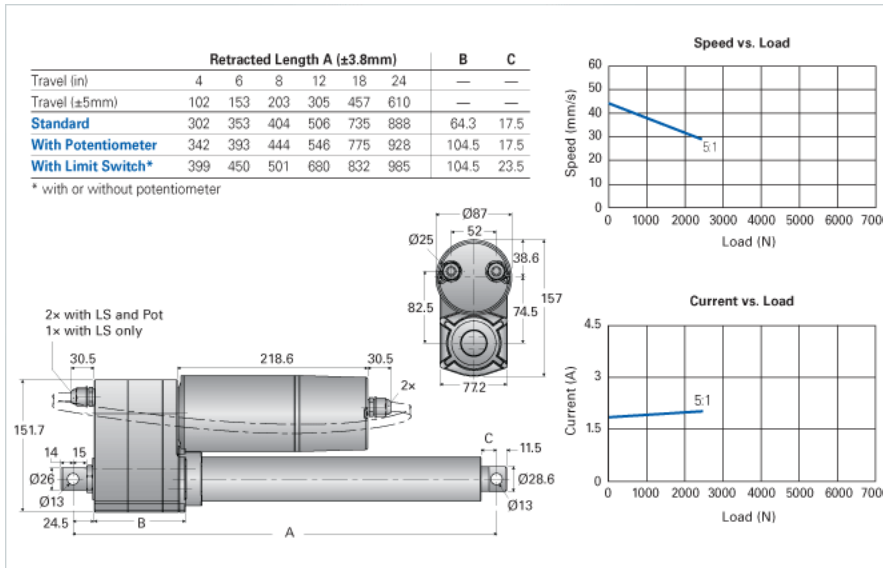

NIA5-230-5-B

Call 800-321-7800 or visit us online at www.nookindustries.com to configure and order your NIA5-230-5-B today!

Product Info

Screw Type

Ball Screw

Details

Voltage [VAC]

230

Hertz [Hz]

50

Gear Ratio

5:1

Speed At No Load [mm/s]

56

Speed At Full Load [mm/s]

43

Load Capacity Dynamic Load [N]

2500

Load Capacity Static Load [N]

13600

Amps

1.7

Performance Specifications

Duty Cycle [% of 5 Minutes]