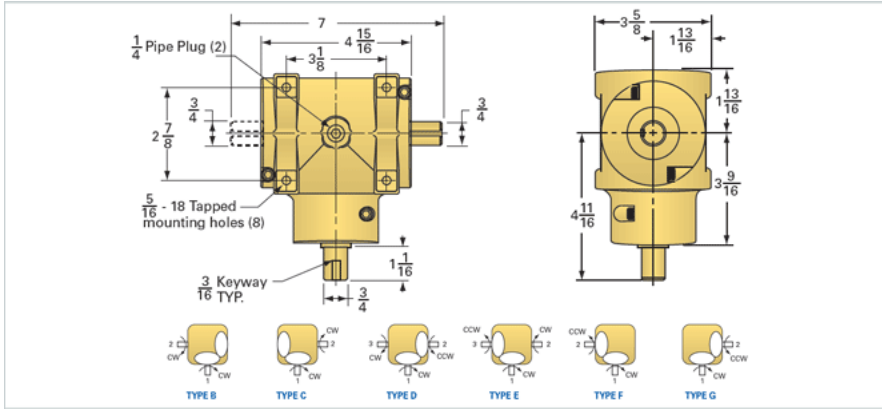

GB210S

Call 800-321-7800 or visit us online at www.nookindustries.com to configure and order your GB210S today!

Product Info

Product Code: GB210S

Gear Ratio: 1:1

Performance Specifications

Rated Load RPM [rpm]: 1700

Max HP for Continuous Duty [hp]: 5.75

Max Torque for Continuous Duty [in-lb]: 213.24

Max HP for Intermittent Duty [hp]: 10.82

Max Torque for Intermittent Duty [in-lb]: 401.32

Weight

Nut Weight [lb]: 6.25