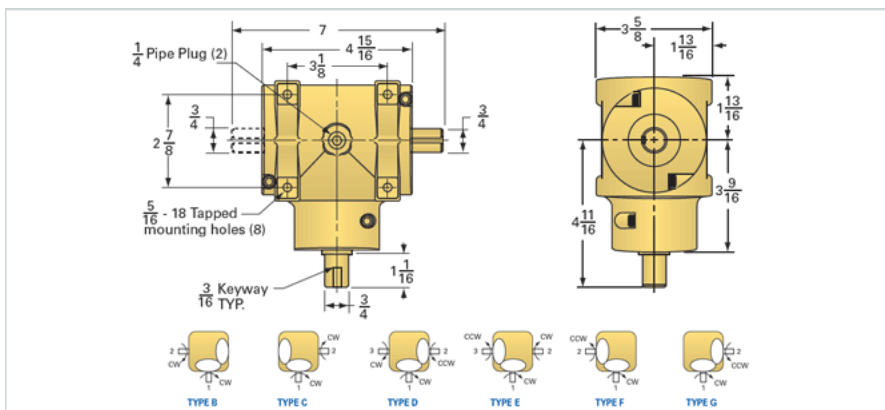

GB210S

Call 800-321-7800 or visit us online at www.nookindustries.com to configure and order your GB210S today!

Product Info

Product Code

GB210S

Gear Ratio

1:1

Performance Specifications

Rated Load RPM [rpm]

1700

Max HP for Continuous Duty [hp]

5.75

Max Torque for Continuous Duty [in-lb]

213.24

Max HP for Intermittent Duty [hp]

10.82

Max Torque for Intermittent Duty [in-lb]

401.32

Weight

Nut Weight [lb]

6.25