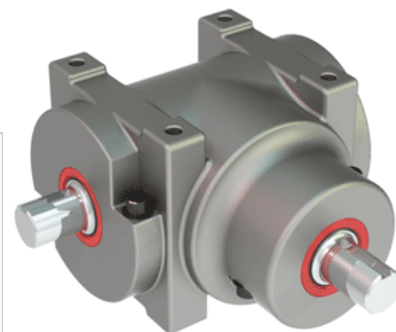

GB210S

Call 800-321-7800 or visit us online at www.nookindustries.com to configure and order your GB210S today!

Product Info

Product Code

GB210S

Gear Ratio

1:1

Performance Specifications

Rated Load RPM [rpm]

1700

Max HP for Continuous Duty [hp]

5.75

Max Torque for Continuous Duty [in-lb]

213.24

Max HP for Intermittent Duty [hp]

10.82

Max Torque for Intermittent Duty [in-lb]

401.32

Weight

Nut Weight [lb]

6.25