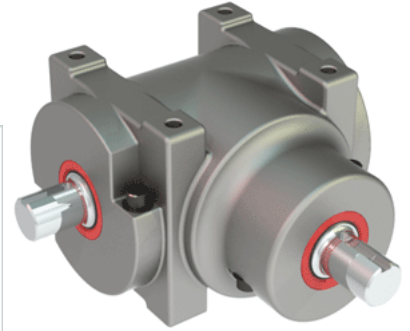

GB210S

Call 800-321-7800 or visit us online at www.nookindustries.com to configure and order your GB210S today!

Product Info

Product Code GB210S
Gear Ratio 1:1

Performance Specifications

Rated Load RPM [rpm] 1700
Max HP for Continuous Duty [hp] 5.75
Max Torque for Continuous Duty [in-lb] 213.24
Max HP for Intermittent Duty [hp] 10.82
Max Torque for Intermittent Duty [in-lb] 401.32

Weight

Nut Weight [lb] 6.25