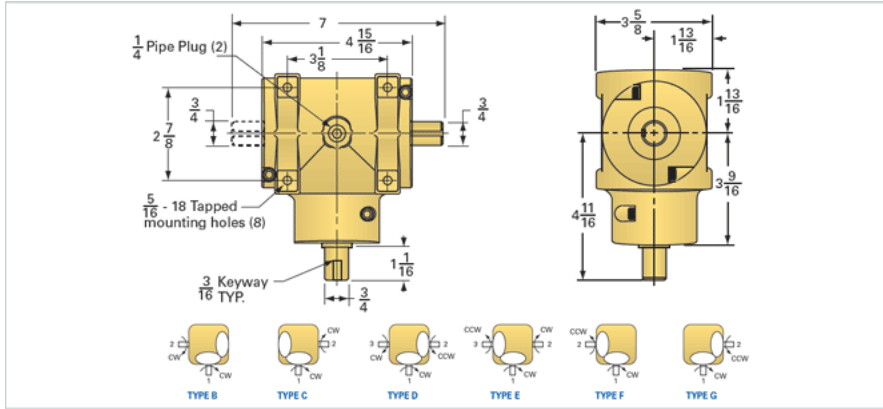

GB210S

Call 800-321-7800 or visit us online at www.nookindustries.com to configure and order your GB210S today!

Product Info

Product Code GB210S
Gear Ratio 1:1

Performance Specifications

Rated Load RPM [rpm] 1700
Max HP for Continuous Duty [hp] 5.75
Max Torque for Continuous Duty [in-lb] 213.24
Max HP for Intermittent Duty [hp] 10.82
Max Torque for Intermittent Duty [in-lb] 401.32

Weight

Nut Weight [lb] 6.25