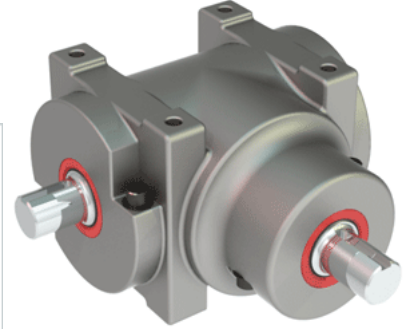

GB210S

Call 800-321-7800 or visit us online at www.nookindustries.com to configure and order your GB210S today!

Product Info

Product Code: GB210S

Gear Ratio: 1:1

Performance Specifications

Rated Load RPM [rpm]: 1700

Max HP for Continuous Duty [hp]: 5.75

Max Torque for Continuous Duty [in-lb]: 213.24

Max HP for Intermittent Duty [hp]: 10.82

Max Torque for Intermittent Duty [in-lb]: 401.32

Weight

Nut Weight [lb]: 6.25