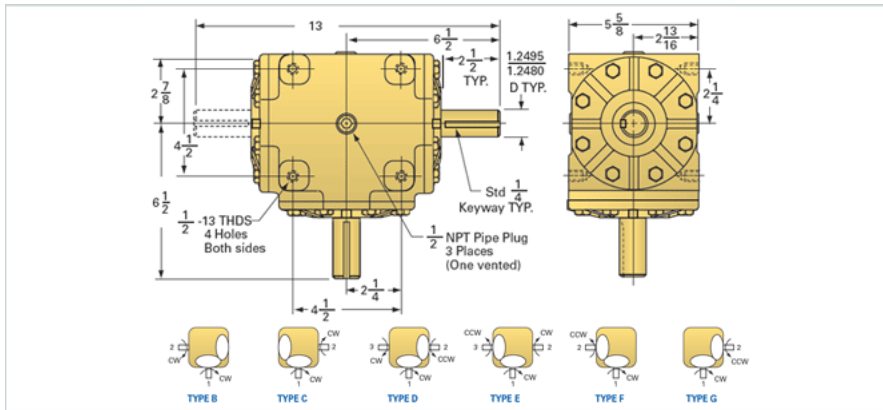

GB12

Call 800-321-7800 or visit us online at www.nookindustries.com to configure and order your GB12 today!

Product Info

Product Code	GB12
Gear Ratio	1:1

Performance Specifications

Rated Load RPM [rpm]	1400
Max HP for Continuous Duty [hp]	60.51
Max Torque for Continuous Duty [in-lb]	2724.13
Max HP for Intermittent Duty [hp]	70.48
Max Torque for Intermittent Duty [in-lb]	3172.91

Weight

Nut Weight [lb]	39.00
-----------------	-------