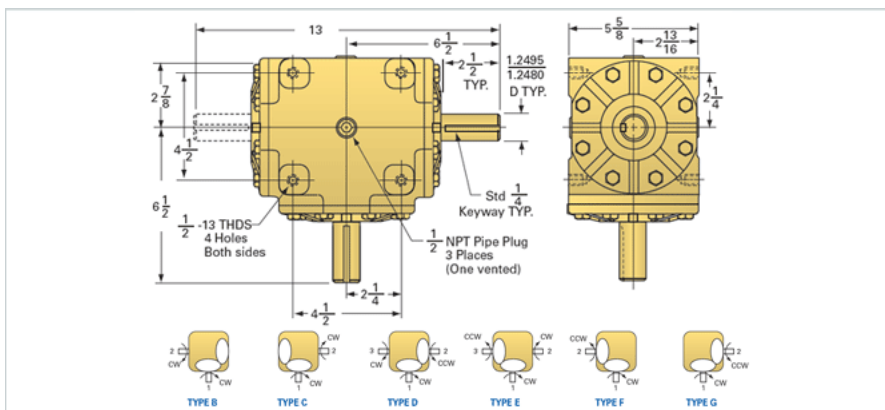

### Product Info

Product Code	GB12
Gear Ratio	1:1

### Weight

Nut Weight [lb]	39.00
-----------------	-------