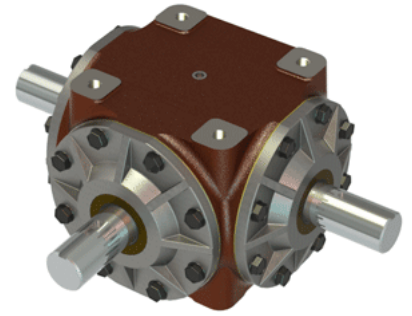

GB12

Call 800-321-7800 or visit us online at www.nookindustries.com to configure and order your GB12 today!

Product Info

Product Code	GB12
Gear Ratio	1:1

Performance Specifications

Rated Load RPM [rpm]	1400
Max HP for Continuous Duty [hp]	60.51
Max Torque for Continuous Duty [in-lb]	2724.13
Max HP for Intermittent Duty [hp]	70.48
Max Torque for Intermittent Duty [in-lb]	3172.91

Weight

Nut Weight [lb]	39.00
-----------------	-------