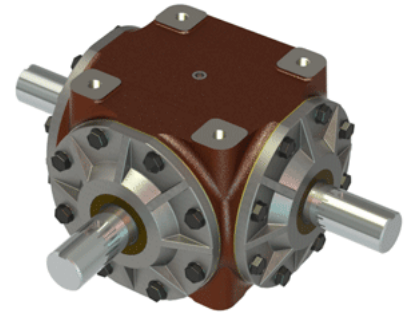

GB12

Call 800-321-7800 or visit us online at www.nookindustries.com to configure and order your GB12 today!

Product Info

Product Code	GB12
Gear Ratio	1:1

Performance Specifications

Rated Load RPM [rpm]	1400
Max HP for Continuous Duty [hp]	60.51
Max Torque for Continuous Duty [in-lb]	2724.13
Max HP for Intermittent Duty [hp]	70.48
Max Torque for Intermittent Duty [in-lb]	3172.91

Weight

Nut Weight [lb]	39.00
-----------------	-------