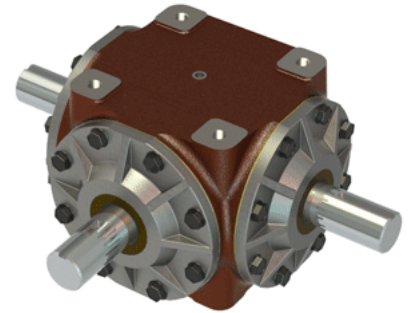

GB12

Call 800-321-7800 or visit us online at www.nookindustries.com to configure and order your GB12 today!

Product Info

Product Code	GB12
Gear Ratio	1:1

Performance Specifications

Rated Load RPM [rpm]	1400
Max HP for Continuous Duty [hp]	60.51
Max Torque for Continuous Duty [in-lb]	2724.13
Max HP for Intermittent Duty [hp]	70.48
Max Torque for Intermittent Duty [in-lb]	3172.91

Weight

Nut Weight [lb]	39.00
-----------------	-------