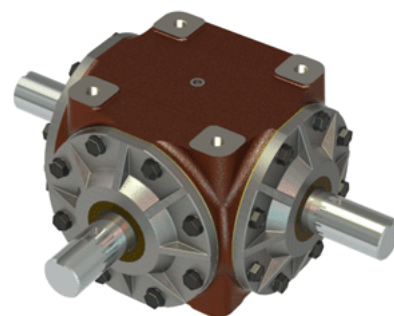

### Product Info

Product Code	GB12
Gear Ratio	1:1