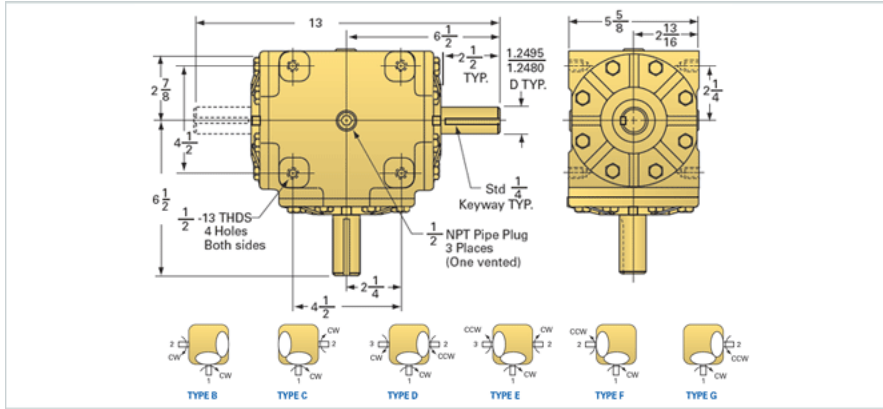

GB12

Call 800-321-7800 or visit us online at www.nookindustries.com to configure and order your GB12 today!

Product Info

Product Code	GB12
Gear Ratio	1:1

Performance Specifications

Rated Load RPM [rpm]	1400
Max HP for Continuous Duty [hp]	60.51
Max Torque for Continuous Duty [in-lb]	2724.13
Max HP for Intermittent Duty [hp]	70.48
Max Torque for Intermittent Duty [in-lb]	3172.91

Weight

Nut Weight [lb]	39.00
-----------------	-------