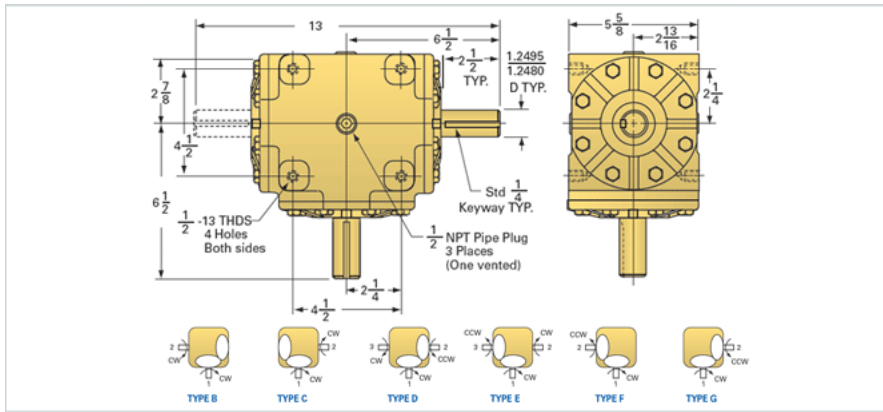

GB12

Call 800-321-7800 or visit us online at www.nookindustries.com to configure and order your GB12 today!

Product Info

Product Code	GB12
Gear Ratio	1:1

Performance Specifications

Rated Load RPM [rpm]	1400
Max HP for Continuous Duty [hp]	60.51
Max Torque for Continuous Duty [in-lb]	2724.13
Max HP for Intermittent Duty [hp]	70.48
Max Torque for Intermittent Duty [in-lb]	3172.91

Weight

Nut Weight [lb]	39.00
-----------------	-------