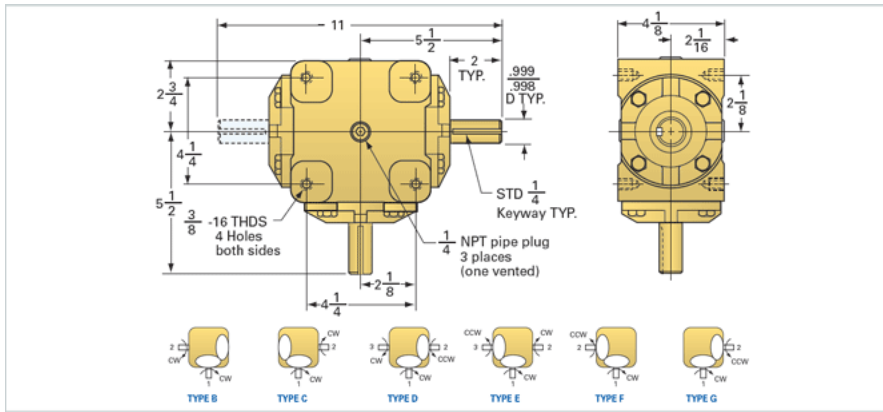

GB15

Call 800-321-7800 or visit us online at www.nookindustries.com to configure and order your GB15 today!

Product Info

Product Code	GB15
Gear Ratio	1:1

Performance Specifications

Rated Load RPM [rpm]	1700
Max HP for Continuous Duty [hp]	30.50
Max Torque for Continuous Duty [in-lb]	1131.00
Max HP for Intermittent Duty [hp]	38.33
Max Torque for Intermittent Duty [in-lb]	1421.00

Weight

Nut Weight [lb]	26.00
-----------------	-------