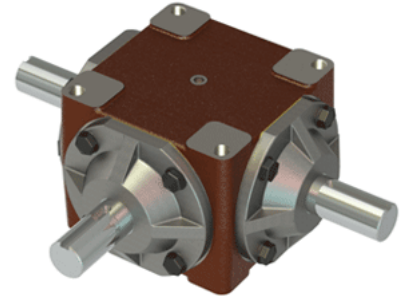

### Product Info

Product Code	GB15
Gear Ratio	1:1