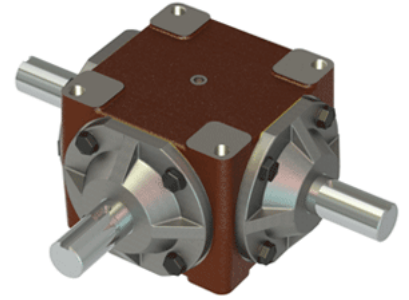

GB15

Call 800-321-7800 or visit us online at www.nookindustries.com to configure and order your GB15 today!

Product Info

Product Code	GB15
Gear Ratio	1:1

Performance Specifications

Rated Load RPM [rpm]	1700
Max HP for Continuous Duty [hp]	30.50
Max Torque for Continuous Duty [in-lb]	1131.00
Max HP for Intermittent Duty [hp]	38.33
Max Torque for Intermittent Duty [in-lb]	1421.00

Weight

Nut Weight [lb]	26.00