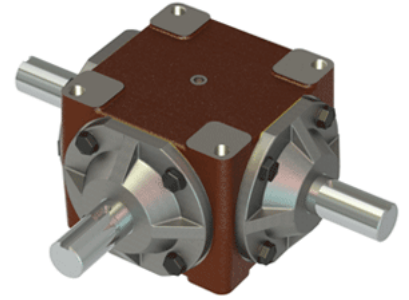

GB15

Call 800-321-7800 or visit us online at www.nookindustries.com to configure and order your GB15 today!

Product Info

Product Code	GB15
Gear Ratio	1:1

Performance Specifications

Rated Load RPM [rpm]	1700
Max HP for Continuous Duty [hp]	30.50
Max Torque for Continuous Duty [in-lb]	1131.00
Max HP for Intermittent Duty [hp]	38.33
Max Torque for Intermittent Duty [in-lb]	1421.00

Weight

Nut Weight [lb]	26.00
-----------------	-------