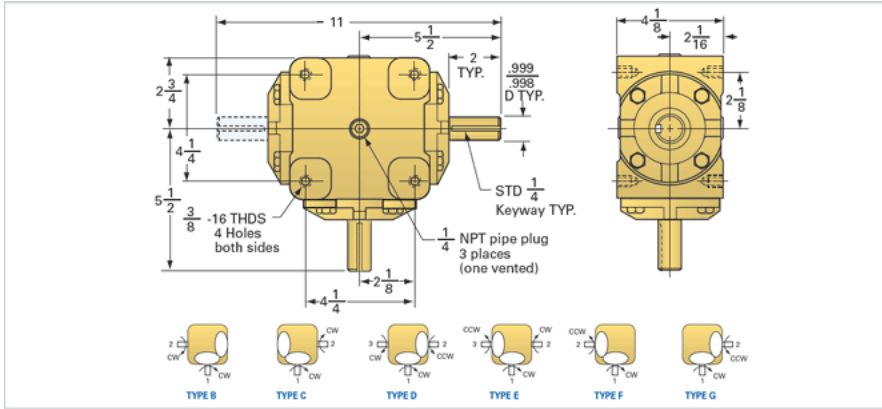

### Product Info

Product Code	GB15
Gear Ratio	1:1

### Weight

Nut Weight [lb]	26.00
-----------------	-------