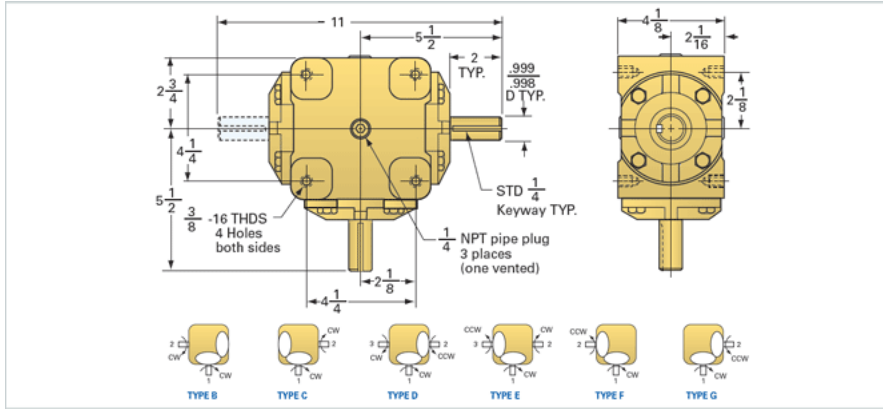

### Product Info

Product Code	GB15
Gear Ratio	1:1

### Weight

Nut Weight [lb]	26.00
-----------------	-------