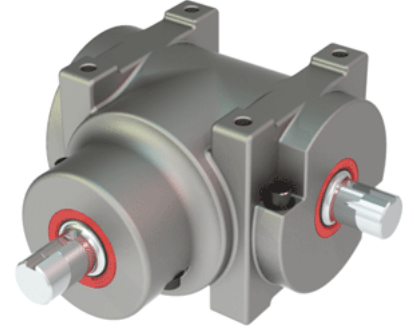

### Product Info

Product Code	GB210
Gear Ratio	1:1