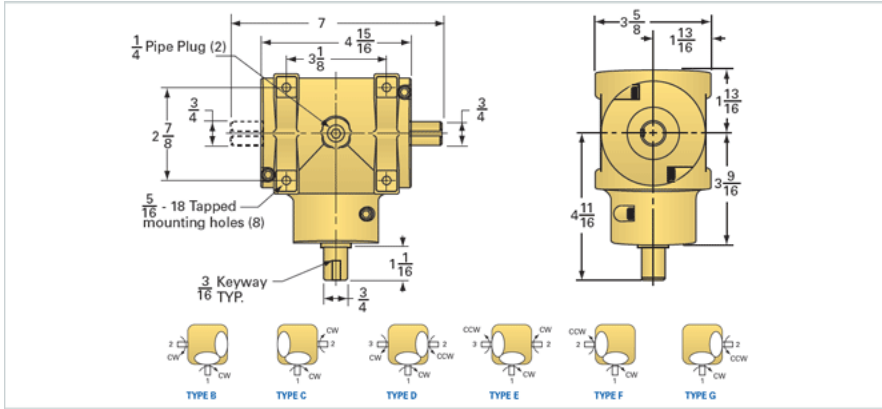

### Product Info

Product Code	GB210
Gear Ratio	1:1

### Weight

Nut Weight [lb]	6.25
-----------------	------