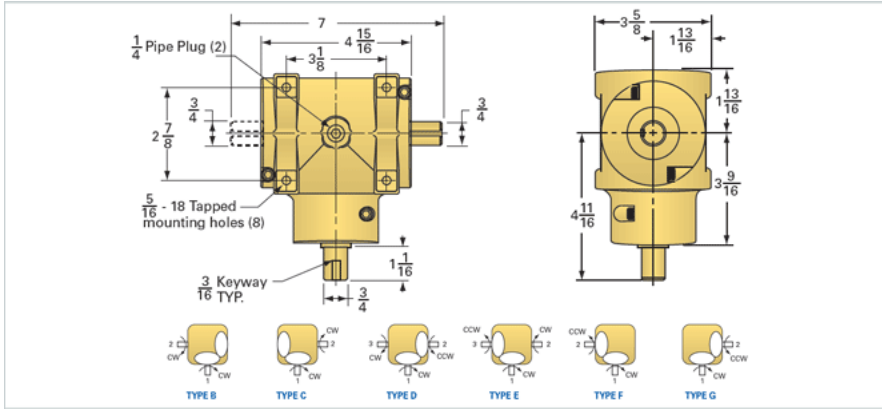

GB210

Call 800-321-7800 or visit us online at www.nookindustries.com to configure and order your GB210 today!

Product Info

Product Code GB210
Gear Ratio 1:1

Performance Specifications

Rated Load RPM [rpm] 1700
Max HP for Continuous Duty [hp] 7.67
Max Torque for Continuous Duty [in-lb] 284.00
Max HP for Intermittent Duty [hp] 14.44
Max Torque for Intermittent Duty [in-lb] 535.00

Weight

Nut Weight [lb] 6.25