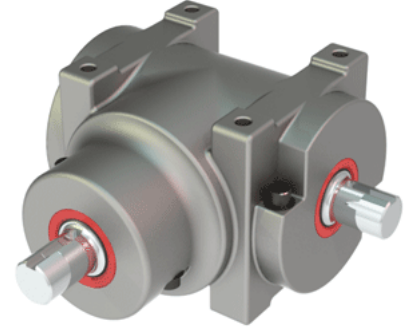

GB210

Call 800-321-7800 or visit us online at www.nookindustries.com to configure and order your GB210 today!

Product Info

Product Code	GB210
Gear Ratio	1:1

Performance Specifications

Rated Load RPM [rpm]	1700
Max HP for Continuous Duty [hp]	7.67
Max Torque for Continuous Duty [in-lb]	284.00
Max HP for Intermittent Duty [hp]	14.44
Max Torque for Intermittent Duty [in-lb]	535.00

Weight

Nut Weight [lb]	6.25
-----------------	------