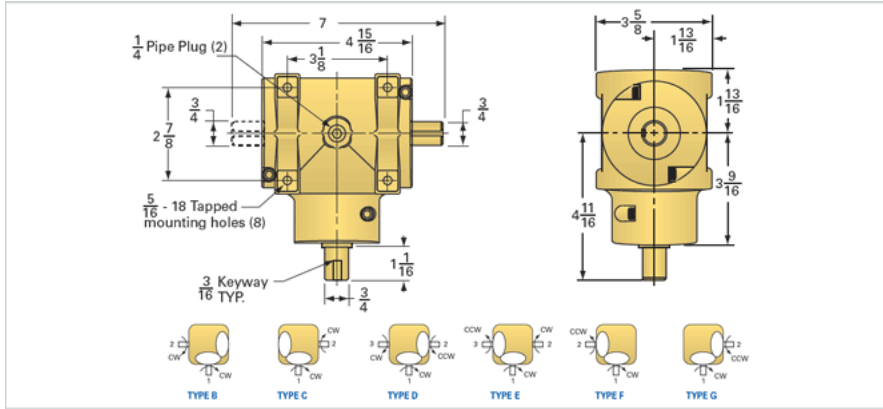

GB210

Call 800-321-7800 or visit us online at www.nookindustries.com to configure and order your GB210 today!

Product Info

Product Code GB210
Gear Ratio 1:1

Performance Specifications

Rated Load RPM [rpm] 1700
Max HP for Continuous Duty [hp] 7.67
Max Torque for Continuous Duty [in-lb] 284.00
Max HP for Intermittent Duty [hp] 14.44
Max Torque for Intermittent Duty [in-lb] 535.00

Weight

Nut Weight [lb] 6.25