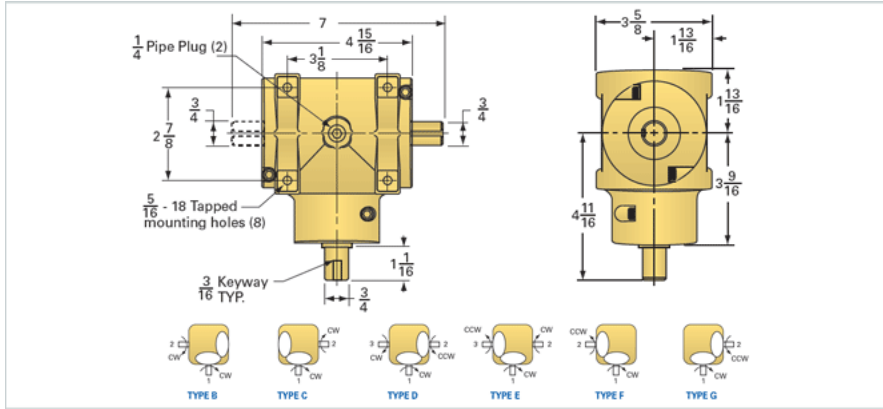

GB210

Call 800-321-7800 or visit us online at www.nookindustries.com to configure and order your GB210 today!

Product Info

Product Code	GB210
Gear Ratio	1:1

Performance Specifications

Rated Load RPM [rpm]	1700
Max HP for Continuous Duty [hp]	7.67
Max Torque for Continuous Duty [in-lb]	284.00
Max HP for Intermittent Duty [hp]	14.44
Max Torque for Intermittent Duty [in-lb]	535.00

Weight

Nut Weight [lb]	6.25
-----------------	------