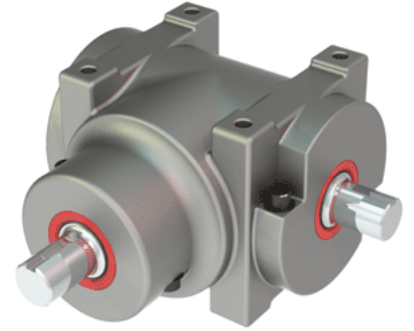

GB210

Call 800-321-7800 or visit us online at www.nookindustries.com to configure and order your GB210 today!

Product Info

Product Code GB210
Gear Ratio 1:1

Performance Specifications

Rated Load RPM [rpm] 1700
Max HP for Continuous Duty [hp] 7.67
Max Torque for Continuous Duty [in-lb] 284.00
Max HP for Intermittent Duty [hp] 14.44
Max Torque for Intermittent Duty [in-lb] 535.00

Weight

Nut Weight [lb] 6.25