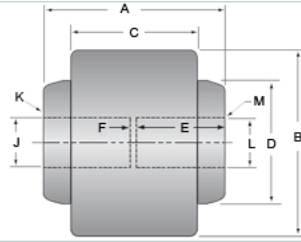

Economy Full Flex 3/4 x 1

Call 800-321-7800 or visit us online at www.nookindustries.com to configure and order your Economy Full Flex 3/4 x 1 today!

Product Info

Product Code

P-2200-183

Dimension

A [in]

3.31

B [in]

2.60

C [in]

1.81

D [in]

1.73

E [in]

1.57

F [in]

0.16

J [in]

0.7500

K - Keyway [in]

3/16 x 3/32

L [in]

1.0000

M - Keyway [in]

1/4 x 1/8

Performance Specifications

Maximum Torque Rating [in-lb]

610

Weight

Weight [lb]

1.64