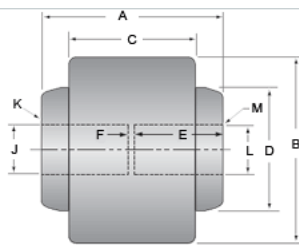

Full Flex 1 1/4 x 1 1/4

Call 800-321-7800 or visit us online at www.nookindustries.com to configure and order your Full Flex 1 1/4 x 1 1/4 today!

Product Info

Product Code

C-1810-01

Dimension

A [in]

3.75

B [in]

3.75

C [in]

2.53

D [in]

2.38

E [in]

1.82

F [in]

0.13

J [in]

1.2495/1.2490

K - Keyway [in]

1/4 x 1/8

L [in]

1.2495/1.2490

M - Keyway [in]

1/4 x 1/8

Performance Specifications

Maximum Torque Rating [in-lb]

7500

Weight

Weight [lb]

8.00