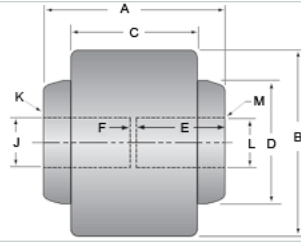

Full Flex 1 1/4 x 1 1/4

Call 800-321-7800 or visit us online at www.nookindustries.com to configure and order your Full Flex 1 1/4 x 1 1/4 today!

Product Info

Product Code C-1810-01

Dimension

A [in]	3.75
B [in]	3.75
C [in]	2.53
D [in]	2.38
E [in]	1.82
F [in]	0.13
J [in]	1.2495/1.2490
K - Keyway [in]	1/4 x 1/8
L [in]	1.2495/1.2490
M - Keyway [in]	1/4 x 1/8

Performance Specifications

Maximum Torque Rating [in-lb] 7500

Weight

Weight [lb] 8.00