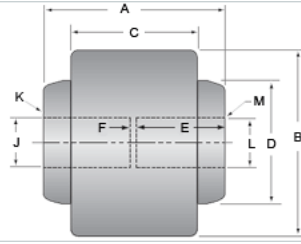

Full Flex 3/4 x 3/4

Call 800-321-7800 or visit us online at www.nookindustries.com to configure and order your Full Flex 3/4 x 3/4 today!

Product Info	
Product Code	C-1800-05
Dimension	
A [in]	3.13
B [in]	3.13
C [in]	2.00
D [in]	2.00
E [in]	1.50
F [in]	0.13
J [in]	0.7495/0.7490
K - Keyway [in]	3/16 x 3/32
L [in]	0.7495/0.7490
M - Keyway [in]	3/16 x 3/32
Performance Specifications	
Maximum Torque Rating [in-lb]	2500
Weight	
Weight [lb]	5.00