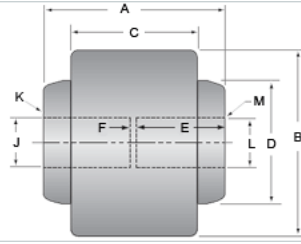

Full Flex 3/4 x 3/4

Call 800-321-7800 or visit us online at www.nookindustries.com to configure and order your Full Flex 3/4 x 3/4 today!

Product Info

Product Code C-1800-05

Dimension

A [in]	3.13
B [in]	3.13
C [in]	2.00
D [in]	2.00
E [in]	1.50
F [in]	0.13
J [in]	0.7495/0.7490
K - Keyway [in]	3/16 x 3/32
L [in]	0.7495/0.7490
M - Keyway [in]	3/16 x 3/32