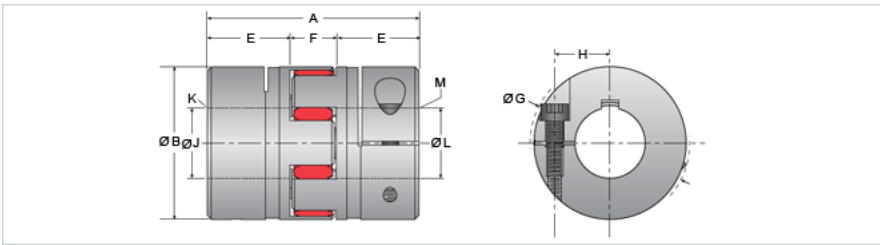

Jaw Type Seires Coupling, 1 x 1

Call 800-321-7800 or visit us online at www.nookindustries.com to configure and order your Jaw Type Seires Coupling, 1 x 1 today!

Product Info

Product Code C-3030-02

Dimension

A [in]	3.07
B [in]	2.17
E [in]	1.18
F [in]	0.71
J [in]	1.000
K - Keyway [in]	1/4 x 1/8
L [in]	1.000
M - Keyway [in]	1/4 x 1/8

Performance Specifications

Maximum Torque Rating [in-lb] 391.0

Weight

Weight [lb] 0.62