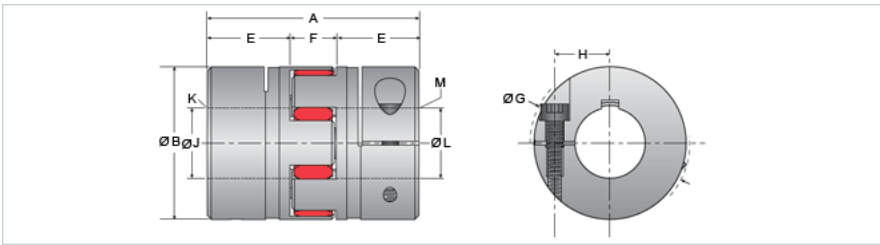

Jaw Type Seires Coupling, 1 x 1

Call 800-321-7800 or visit us online at www.nookindustries.com to configure and order your Jaw Type Seires Coupling, 1 x 1 today!

Product Info

Product Code C-3030-02

Dimension

A [in]	3.07
B [in]	2.17
E [in]	1.18
F [in]	0.71
J [in]	1.000
K - Keyway [in]	1/4 x 1/8
L [in]	1.000
M - Keyway [in]	1/4 x 1/8

Performance Specifications

Maximum Torque Rating [in-lb]	391.0
-------------------------------	-------