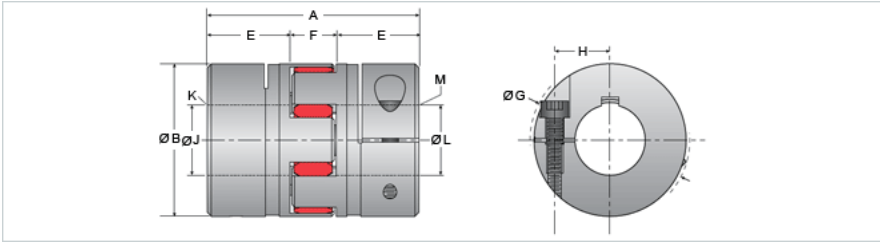

Jaw Type Seires Coupling, 1 x 1

Call 800-321-7800 or visit us online at www.nookindustries.com to configure and order your Jaw Type Seires Coupling, 1 x 1 today!

Product Info

Product Code C-3030-02

Dimension

A [in]	3.07
B [in]	2.17
E [in]	1.18
F [in]	0.71
J [in]	1.000
K - Keyway [in]	1/4 x 1/8
L [in]	1.000
M - Keyway [in]	1/4 x 1/8

Performance Specifications

Maximum Torque Rating [in-lb] 391.0

Weight

Weight [lb] 0.62