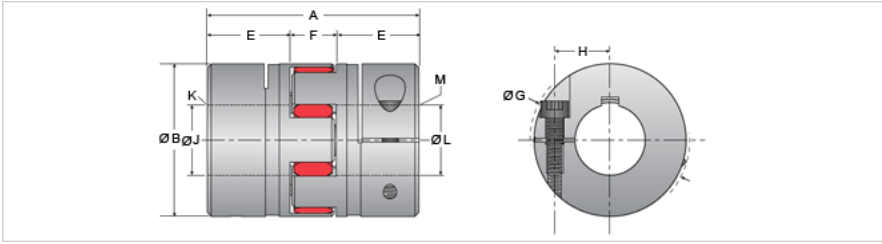

## Jaw Type Seires Coupling, 3/4 x 1

Call 800-321-7800 or visit us online at [www.nookindustries.com](http://www.nookindustries.com) to configure and order your Jaw Type Seires Coupling, 3/4 x 1 today!

### Dimension

A [in] 3.07  
 B [in] 2.17  
 E [in] 1.18  
 F [in] 0.71  
 J [in] 0.750  
 K - Keyway [in] 3/16 x 3/32  
 L [in] 1.000  
 M - Keyway [in] 1/4 x 1/8