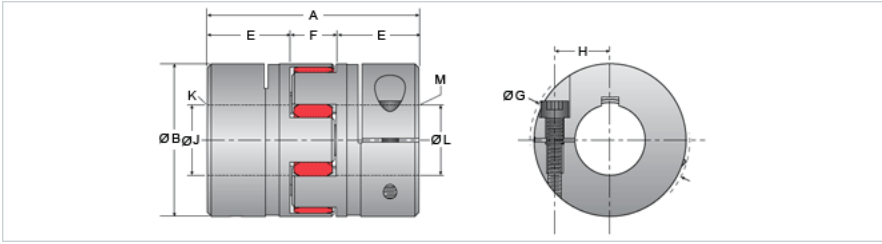

Jaw Type Seires Coupling, 3/4 x 1

Call 800-321-7800 or visit us online at www.nookindustries.com to configure and order your Jaw Type Seires Coupling, 3/4 x 1 today!

Product Info

Product Code C-3030-01

Dimension

A [in] 3.07
 B [in] 2.17
 E [in] 1.18
 F [in] 0.71
 J [in] 0.750
 K - Keyway [in] 3/16 x 3/32
 L [in] 1.000
 M - Keyway [in] 1/4 x 1/8

Performance Specifications

Maximum Torque Rating [in-lb] 353.0

Weight