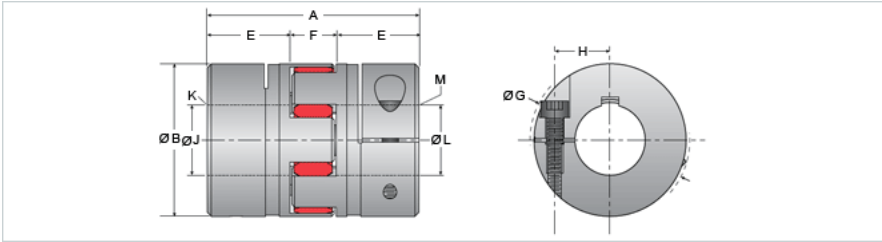

Jaw Type Seires Coupling, 3/4 x 1

Call 800-321-7800 or visit us online at www.nookindustries.com to configure and order your Jaw Type Seires Coupling, 3/4 x 1 today!

Product Info

Product Code C-3030-01

Dimension

A [in]	3.07
B [in]	2.17
E [in]	1.18
F [in]	0.71
J [in]	0.750
K - Keyway [in]	3/16 x 3/32
L [in]	1.000
M - Keyway [in]	1/4 x 1/8

Performance Specifications

Maximum Torque Rating [in-lb] 353.0

Weight

Weight [lb] 0.62