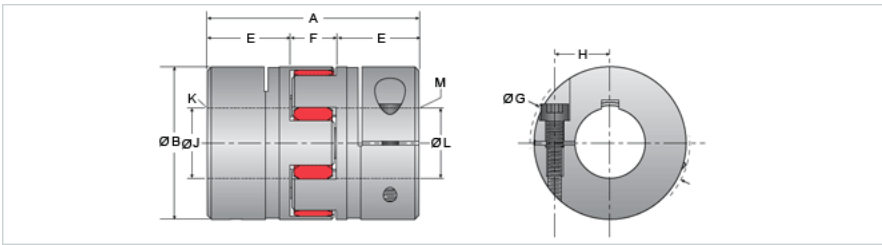

Jaw Type Seires Coupling, 3/4 x 1

Call 800-321-7800 or visit us online at www.nookindustries.com to configure and order your Jaw Type Seires Coupling, 3/4 x 1 today!

Product Info

Product Code C-3030-01

Dimension

A [in]	3.07
B [in]	2.17
E [in]	1.18
F [in]	0.71
J [in]	0.750
K - Keyway [in]	3/16 x 3/32
L [in]	1.000
M - Keyway [in]	1/4 x 1/8

Performance Specifications

Maximum Torque Rating [in-lb] 353.0

Weight

Weight [lb] 0.62