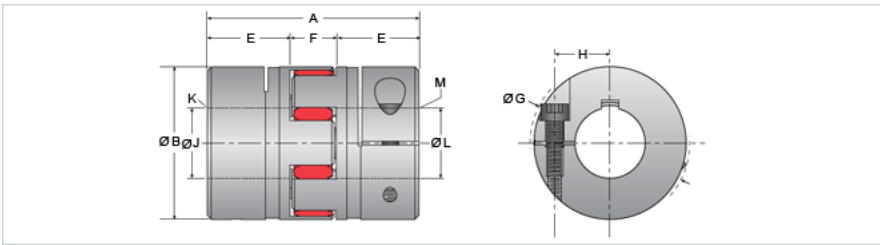

## Jaw Type Seires Coupling, 3/4 x 1

Call 800-321-7800 or visit us online at [www.nookindustries.com](http://www.nookindustries.com) to configure and order your Jaw Type Seires Coupling, 3/4 x 1 today!

### Dimension

A [in]	3.07
B [in]	2.17
E [in]	1.18
F [in]	0.71
J [in]	0.750
K - Keyway [in]	3/16 x 3/32
L [in]	1.000
M - Keyway [in]	1/4 x 1/8