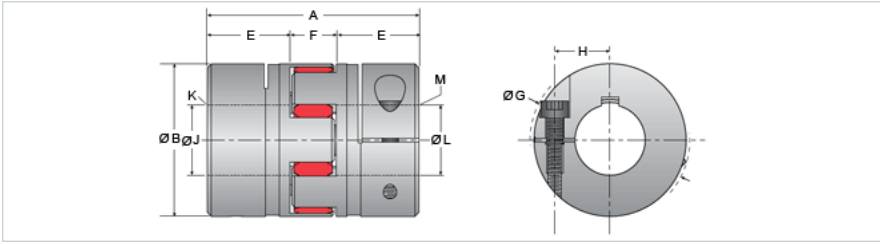

Jaw Type Seires Coupling, 3/4 x 3/4

Call 800-321-7800 or visit us online at www.nookindustries.com to configure and order your Jaw Type Seires Coupling, 3/4 x 3/4 today!

Product Info

Product Code C-3025-06

Dimension

A [in]	2.60
B [in]	1.57
E [in]	0.98
F [in]	0.63
J [in]	0.750
K - Keyway [in]	3/16 x 3/32
L [in]	0.750
M - Keyway [in]	3/16 x 3/32

Performance Specifications

Maximum Torque Rating [in-lb]	287.0
-------------------------------	-------