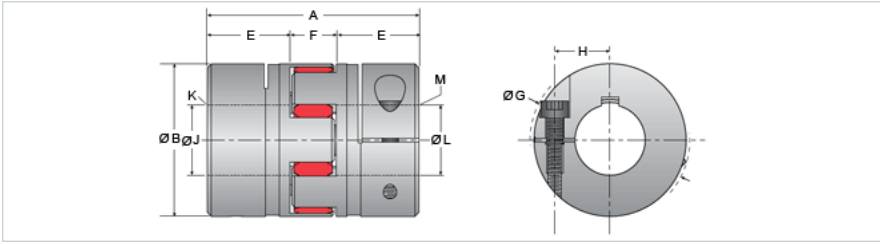

Jaw Type Seires Coupling, 3/4 x 3/4

Call 800-321-7800 or visit us online at www.nookindustries.com to configure and order your Jaw Type Seires Coupling, 3/4 x 3/4 today!

Product Info

Product Code C-3025-06

Dimension

A [in]	2.60
B [in]	1.57
E [in]	0.98
F [in]	0.63
J [in]	0.750
K - Keyway [in]	3/16 x 3/32
L [in]	0.750
M - Keyway [in]	3/16 x 3/32

Performance Specifications

Maximum Torque Rating [in-lb] 150.0

Weight

Weight [lb] 0.30