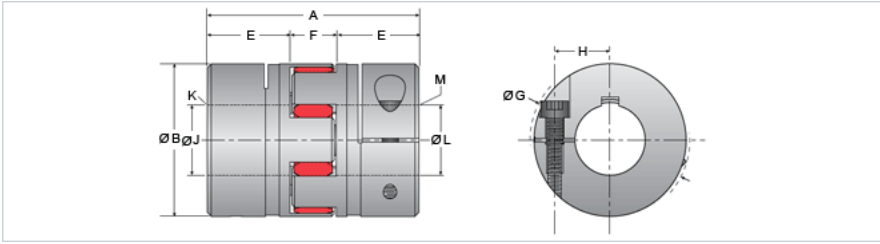

## Jaw Type Seires Coupling, 3/4 x 3/4

Call 800-321-7800 or visit us online at [www.nookindustries.com](http://www.nookindustries.com) to configure and order your Jaw Type Seires Coupling, 3/4 x 3/4 today!

### Dimension

|                 |             |
|-----------------|-------------|
| A [in]          | 2.60        |
| B [in]          | 1.57        |
| E [in]          | 0.98        |
| F [in]          | 0.63        |
| J [in]          | 0.750       |
| K - Keyway [in] | 3/16 x 3/32 |
| L [in]          | 0.750       |
| M - Keyway [in] | 3/16 x 3/32 |