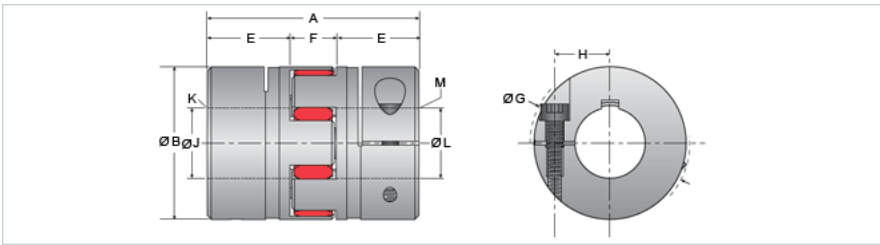

Jaw Type Seires Coupling, 3/4 x 3/4

Call 800-321-7800 or visit us online at www.nookindustries.com to configure and order your Jaw Type Seires Coupling, 3/4 x 3/4 today!

Product Info

Product Code C-3025-06

Dimension

A [in]	2.60
B [in]	1.57
E [in]	0.98
F [in]	0.63
J [in]	0.750
K - Keyway [in]	3/16 x 3/32
L [in]	0.750
M - Keyway [in]	3/16 x 3/32

Performance Specifications

Maximum Torque Rating [in-lb] 150.0

Weight

Weight [lb] 0.30