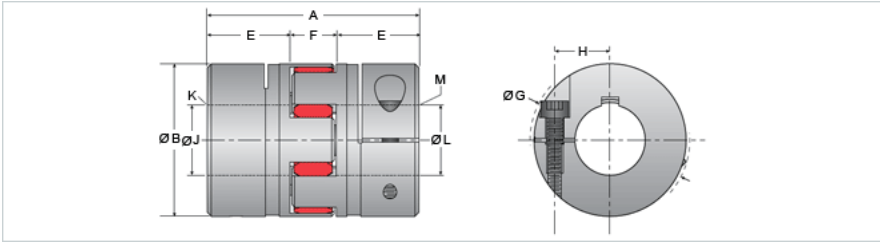

## Jaw Type Seires Coupling, 3/4 x 3/4

Call 800-321-7800 or visit us online at [www.nookindustries.com](http://www.nookindustries.com) to configure and order your Jaw Type Seires Coupling, 3/4 x 3/4 today!

### Dimension

A [in]	2.60
B [in]	1.57
E [in]	0.98
F [in]	0.63
J [in]	0.750
K - Keyway [in]	3/16 x 3/32
L [in]	0.750
M - Keyway [in]	3/16 x 3/32