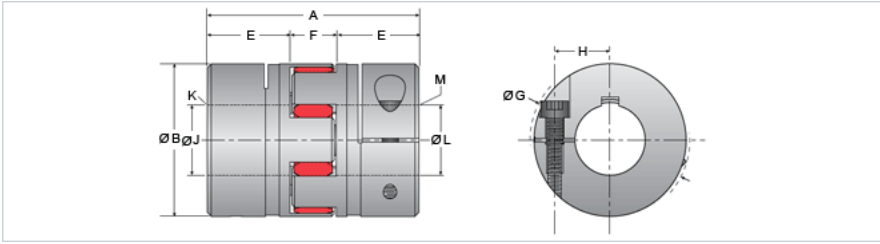

Jaw Type Seires Coupling, 5/8 x 3/4

Call 800-321-7800 or visit us online at www.nookindustries.com to configure and order your Jaw Type Seires Coupling, 5/8 x 3/4 today!

Product Info

Product Code C-3025-04

Dimension

A [in]	2.60
B [in]	1.57
E [in]	0.98
F [in]	0.63
J [in]	0.625
K - Keyway [in]	1/8 x 1/16
L [in]	0.750
M - Keyway [in]	3/16 x 3/32

Performance Specifications

Maximum Torque Rating [in-lb] 150.0

Weight

Weight [lb] 0.30