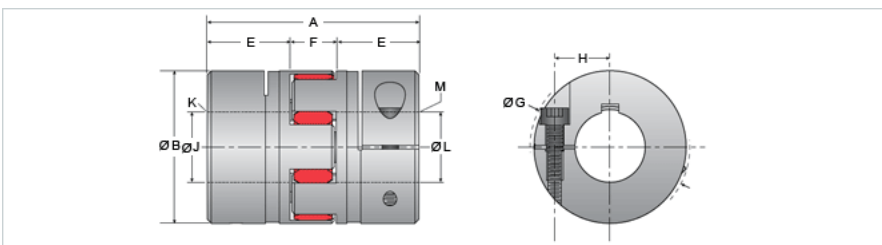

Jaw Type Seires Coupling, 5/8 x 3/4

Call 800-321-7800 or visit us online at www.nookindustries.com to configure and order your Jaw Type Seires Coupling, 5/8 x 3/4 today!

Product Info

Product Code C-3025-04

Dimension

A [in]	2.60
B [in]	1.57
E [in]	0.98
F [in]	0.63
J [in]	0.625
K - Keyway [in]	1/8 x 1/16
L [in]	0.750
M - Keyway [in]	3/16 x 3/32

Performance Specifications

Maximum Torque Rating [in-lb] 150.0

Weight

Weight [lb] 0.30