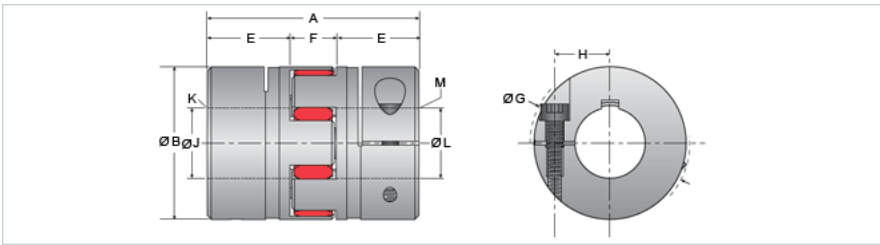

Jaw Type Seires Coupling, 5/8 x 3/4

Call 800-321-7800 or visit us online at www.nookindustries.com to configure and order your Jaw Type Seires Coupling, 5/8 x 3/4 today!

Product Info

Product Code C-3025-04

Dimension

A [in]	2.60
B [in]	1.57
E [in]	0.98
F [in]	0.63
J [in]	0.625
K - Keyway [in]	1/8 x 1/16
L [in]	0.750
M - Keyway [in]	3/16 x 3/32

Performance Specifications

Maximum Torque Rating [in-lb] 268.0

Weight

Weight [lb] 0.30