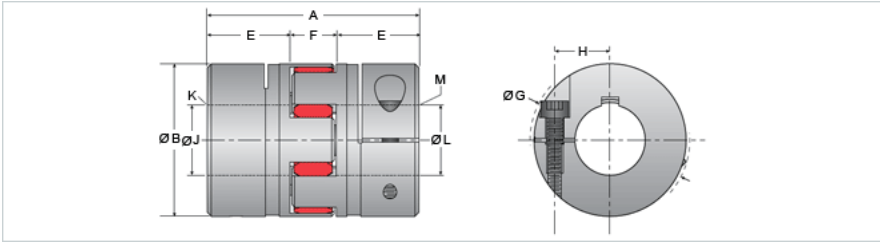

Jaw Type Seires Coupling, 1/2 x 3/4

Call 800-321-7800 or visit us online at www.nookindustries.com to configure and order your Jaw Type Seires Coupling, 1/2 x 3/4 today!

Product Info

Product Code C-3025-02

Dimension

A [in]	2.60
B [in]	1.57
E [in]	0.98
F [in]	0.63
J [in]	0.500
K - Keyway [in]	1/8 x 1/16
L [in]	0.750
M - Keyway [in]	3/16 x 3/32

Performance Specifications

Maximum Torque Rating [in-lb] 150.0

Weight

Weight [lb] 0.30