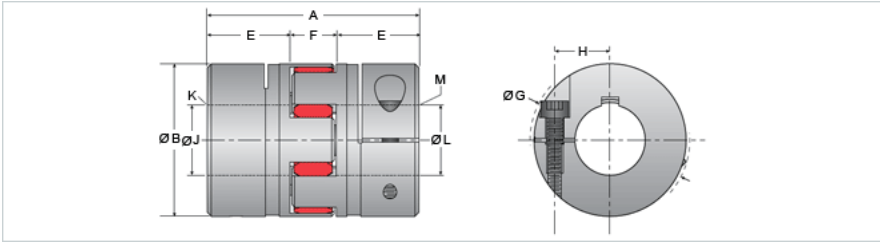

Jaw Type Seires Coupling, 1/2 x 3/4

Call 800-321-7800 or visit us online at www.nookindustries.com to configure and order your Jaw Type Seires Coupling, 1/2 x 3/4 today!

Product Info

Product Code C-3025-02

Dimension

A [in]	2.60
B [in]	1.57
E [in]	0.98
F [in]	0.63
J [in]	0.500
K - Keyway [in]	1/8 x 1/16
L [in]	0.750
M - Keyway [in]	3/16 x 3/32

Performance Specifications

Maximum Torque Rating [in-lb] 248.0

Weight

Weight [lb] 0.30