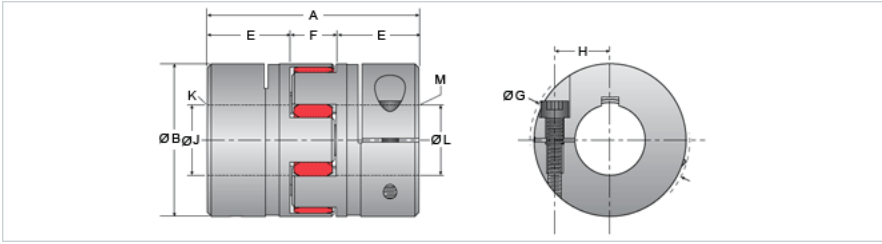

Jaw Type Seires Coupling, 1/2 x 3/4

Call 800-321-7800 or visit us online at www.nookindustries.com to configure and order your Jaw Type Seires Coupling, 1/2 x 3/4 today!

Product Info

Product Code C-3025-02

Dimension

A [in]	2.60
B [in]	1.57
E [in]	0.98
F [in]	0.63
J [in]	0.500
K - Keyway [in]	1/8 x 1/16
L [in]	0.750
M - Keyway [in]	3/16 x 3/32

Performance Specifications

Maximum Torque Rating [in-lb] 150.0

Weight

Weight [lb] 0.30