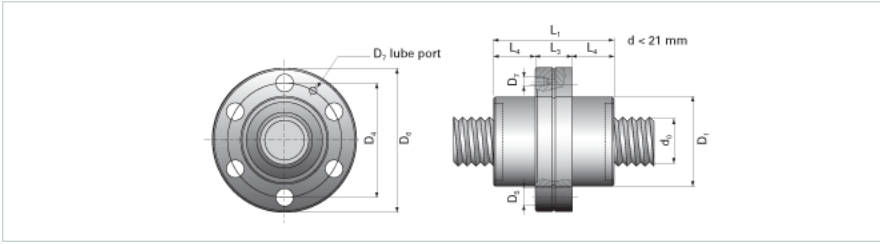

NRS BF NW 100x25

Call 800-321-7800 or visit us online at www.nookindustries.com to configure and order your NRS BF NW 100x25 today!

Product Info

Nominal Rod Diameter [mm] 100

Details

Lead [mm] 25

End Code for Types 1,2,3,5 [* Journals may show tracings of the thread] n/a

Dimensions

D1 [mm] 200
 D4 [mm] 245
 D6 [mm] 275
 D7 M8x1
 D8 [mm] 122.5
 L1 [mm] 270
 L3 [mm] 65
 L4 [mm] 102.5
 n x D5 12x17.5

Performance Specifications

Backlash [mm] 0.07
 Dynamic Load Ratings Ca [kN] 960.50
 Static Load Ratings Coa [kN] 1412.00