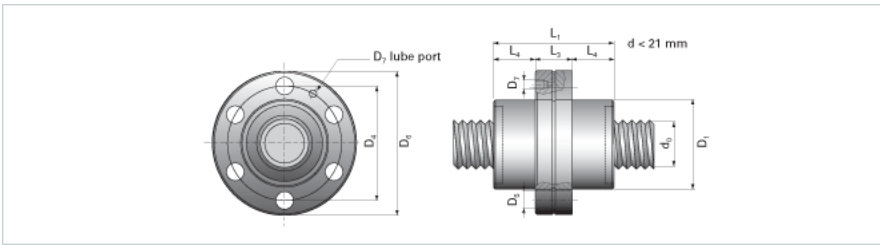

NRS BF NW 100x25

Call 800-321-7800 or visit us online at www.nookindustries.com to configure and order your NRS BF NW 100x25 today!

Product Info

Nominal Rod Diameter [mm] 100

Details

Lead [mm] 25

End Code for Types 1,2,3,5 [* Journals may show tracings of the thread] n/a

Dimensions

D1 [mm] 200
 D4 [mm] 245
 D6 [mm] 275
 D7 M8x1
 D8 [mm] 122.5
 L1 [mm] 270
 L3 [mm] 65
 L4 [mm] 102.5
 n x D5 12x17.5

Performance Specifications

Backlash [mm] 0.07
 Dynamic Load Ratings Ca [kN] 960.50
 Static Load Ratings Coa [kN] 1412.00