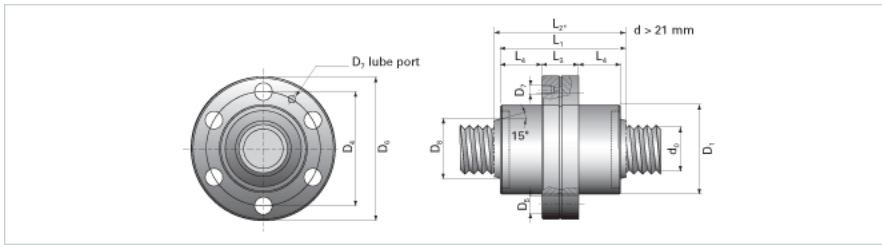

### Product Info

Nominal Rod Diameter [mm] 100

### Details

Lead [mm] 50

End Code for Types 1,2,3,5 [\* Journals may show tracings of the thread] n/a

### Dimensions

D1 [mm] 200  
 D4 [mm] 245  
 D6 [mm] 275  
 D7 M8x1  
 D8 [mm] 122.5  
 L1 [mm] 270  
 L2 [mm] 288  
 L3 [mm] 65  
 L4 [mm] 102.5  
 n x D5 12x17.5