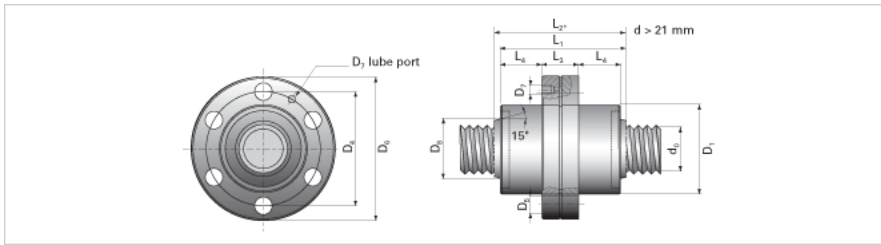

NRS BF 2W 100x50 w/Wiper

Call 800-321-7800 or visit us online at www.nookindustries.com to configure and order your NRS BF 2W 100x50 w/Wiper today!

Product Info

Nominal Rod Diameter [mm] 100

Details

Lead [mm] 50

End Code for Types 1,2,3,5 [* Journals may show tracings of the thread] n/a

Dimensions

D1 [mm] 200
 D4 [mm] 245
 D6 [mm] 275
 D7 M8x1
 D8 [mm] 122.5
 L1 [mm] 270
 L2 [mm] 288
 L3 [mm] 65
 L4 [mm] 102.5
 n x D5 12x17.5