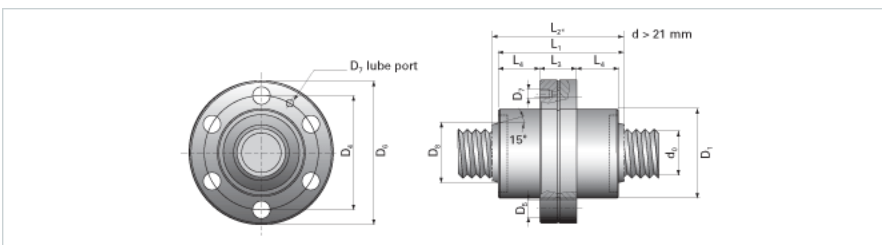

NRS BF 2W 100x50 w/Wiper

Call 800-321-7800 or visit us online at www.nookindustries.com to configure and order your NRS BF 2W 100x50 w/Wiper today!

Product Info

Nominal Rod Diameter [mm] 100

Details

Lead [mm] 50

End Code for Types 1,2,3,5 [* Journals may show tracings of the thread] n/a

Dimensions

D1 [mm] 200
 D4 [mm] 245
 D6 [mm] 275
 D7 M8x1
 D8 [mm] 122.5
 L1 [mm] 270
 L2 [mm] 288
 L3 [mm] 65
 L4 [mm] 102.5
 n x D5 12x17.5