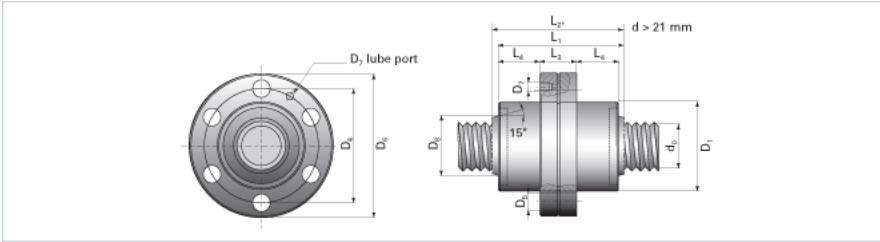

### Product Info

Nominal Rod Diameter [mm] 100

### Details

Lead [mm] 25

End Code for Types 1,2,3,5 [\* Journals may show tracings of the thread] n/a

### Dimensions

D1 [mm] 200  
 D4 [mm] 245  
 D6 [mm] 275  
 D7 M8x1  
 D8 [mm] 122.5  
 L1 [mm] 270  
 L2 [mm] 288  
 L3 [mm] 65  
 L4 [mm] 102.5  
 n x D5 12x17.5