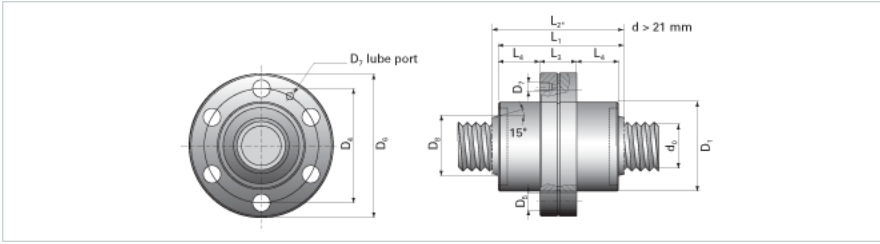

NRS BF 2W 100x25 w/Wiper

Call 800-321-7800 or visit us online at www.nookindustries.com to configure and order your NRS BF 2W 100x25 w/Wiper today!

Product Info

Nominal Rod Diameter [mm] 100

Details

Lead [mm] 25
End Code for Types 1,2,3,5 [* Journals may show tracings of the thread] n/a

Dimensions

D1 [mm] 200
D4 [mm] 245
D6 [mm] 275
D7 M8x1
D8 [mm] 122.5
L1 [mm] 270
L2 [mm] 288
L3 [mm] 65
L4 [mm] 102.5
n x D5 12x17.5

Performance Specifications

Backlash [mm] 0.07
Dynamic Load Ratings C_a [kN] 960.50
Static Load Ratings C_{0a} [kN] 1412.00