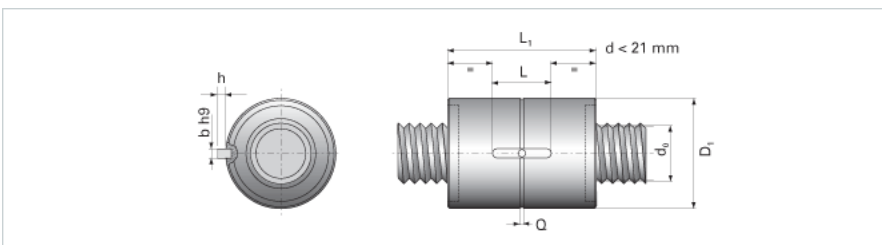

NRS B NW 120x25

Call 800-321-7800 or visit us online at www.nookindustries.com to configure and order your NRS B NW 120x25 today!

Product Info

Nominal Rod Diameter [mm] 120

Details

Lead [mm] 25

End Code for Types 1,2,3,5 [* Journals may show tracings of the thread] n/a

Dimensions

D1 [mm] 240

D7 [mm] 15

D8 [mm] 176

L1 [mm] 280

Keyway (L x b x h) 100x16x4

Performance Specifications

Backlash [mm] 0.07