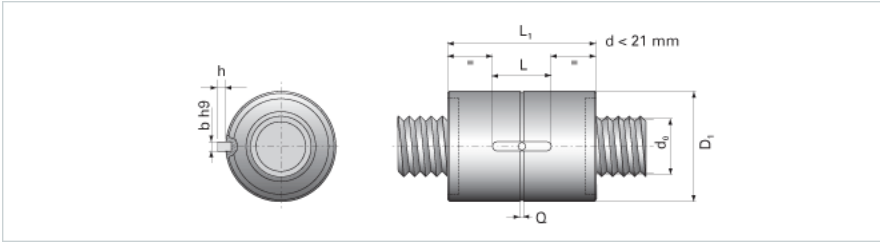

NRS B NW 120x25

Call 800-321-7800 or visit us online at www.nookindustries.com to configure and order your NRS B NW 120x25 today!

Product Info

Nominal Rod Diameter [mm] 120

Details

Lead [mm] 25

End Code for Types 1,2,3,5 [* Journals may show tracings of the thread] n/a

Dimensions

D1 [mm] 240

D7 [mm] 15

D8 [mm] 176

L1 [mm] 280

Keyway (L x b x h) 100x16x4

Performance Specifications

Backlash [mm] 0.07