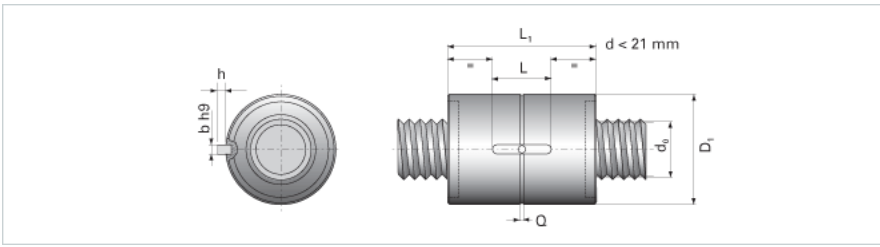

NRS B NW 120x25

Call 800-321-7800 or visit us online at www.nookindustries.com to configure and order your NRS B NW 120x25 today!

Product Info

Nominal Rod Diameter [mm] 120

Details

Lead [mm] 25

End Code for Types 1,2,3,5 [* Journals may show tracings of the thread] n/a

Dimensions

D1 [mm] 240

D7 [mm] 15

D8 [mm] 176

L1 [mm] 280

Keyway (L x b x h) 100x16x4

Performance Specifications

Backlash [mm] 0.07