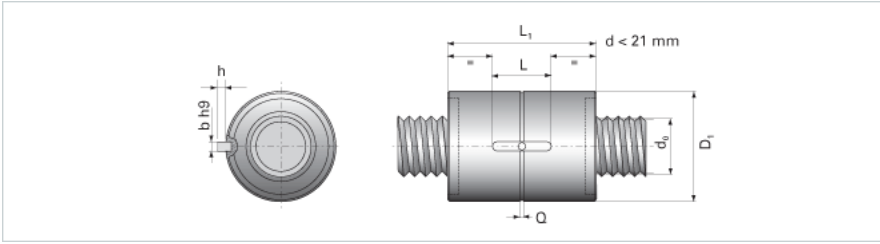

NRS B NW 100x25

Call 800-321-7800 or visit us online at www.nookindustries.com to configure and order your NRS B NW 100x25 today!

Product Info

Nominal Rod Diameter [mm]	100
---------------------------	-----

Details

Lead [mm]	25
End Code for Types 1,2,3,5 [* Journals may show tracings of the thread]	n/a

Dimensions

D1 [mm]	200
D7 [mm]	13
D8 [mm]	122.5
L1 [mm]	270
Keyway (L x b x h)	100x16x4

Performance Specifications