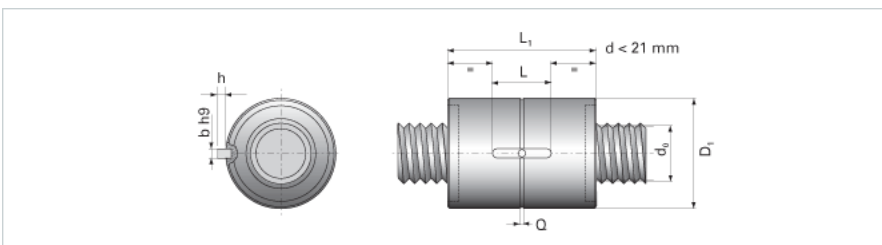

NRS B NW 100x25

Call 800-321-7800 or visit us online at www.nookindustries.com to configure and order your NRS B NW 100x25 today!

Product Info

Nominal Rod Diameter [mm] 100

Details

Lead [mm] 25

End Code for Types 1,2,3,5 [* Journals may show tracings of the thread] n/a

Dimensions

D1 [mm] 200

D7 [mm] 13

D8 [mm] 122.5

L1 [mm] 270

Keyway (L x b x h) 100x16x4

Performance Specifications

Backlash [mm] 0.07

Dynamic Load Ratings Ca [kN] 950.50

Static Load Ratings Coa [kN] 1412.00