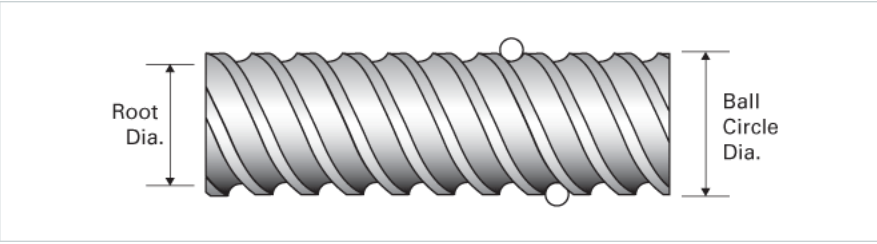

## PowerTrac SRT 0631 - 1000 RH

Call 800-321-7800 or visit us online at [www.nookindustries.com](http://www.nookindustries.com) to configure and order your PowerTrac SRT 0631 - 1000 RH today!

<b>Product Info</b>	
Screw Code	0631-1000 SRT RA
Precision	SRT
Screw Material	4150
Thread Direction	RH
<b>Details</b>	
Ball Circle Diameter [in]	0.631
Lead [in]	1.000
Root Diameter [in]	0.500
End Code for Types 1,2,3,5 [* Journals may show tracings of the thread]	12
End Code for Type 4 [* Journals may show tracings of the thread]	8
<b>Performance Specifications</b>	
Lead Accuracy +/- [in./ft.]	0.0040
<b>Part Numbers</b>	
2 ft. Part Number	SRT6124
4 ft. Part Number	SRT6148
6 ft. Part Number	SRT6172
8 ft. Part Number	
12 ft. Part Number	
16 ft. Part Number	
20 ft. Part Number	
<b>Weight</b>	
Screw Weight [lb./ft.]	0.82