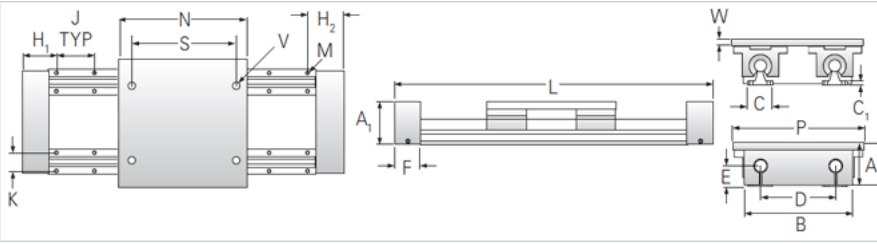

### Product Info

Nominal Shaft Diameter [in] 1.50

### Dimensions

A +/-0.003 [in]	5.000
A1 [in]	4.88
B [in]	10.75
C [in]	3.00
C1 [in]	0.38
D [in]	8.00
E [in]	2.50
F [in]	2.8
H [in]	4.00
J +/-0.010 [in]	8.000
K +/-0.010 [in]	2.250
M - Bolt	3/8
M - Hole [in]	0.41
N [in]	13.00
P [in]	13.00
S [in]	10.00
U [in]	8.00
V	1/2-13
W [in]	0.75
Minimum L Dimension TRAVEL + [in]	18.6

### Performance specifications

Load Maximum System [lbf] 6200