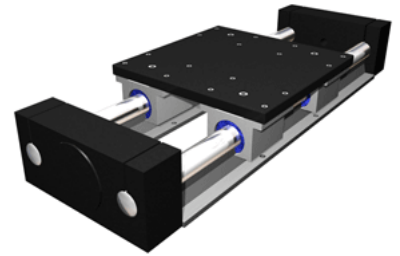

### Product Info

Nominal Shaft Diameter [in] 1.50

### Dimensions

A +/-0.003 [in]	5.000
A1 [in]	4.88
B [in]	10.75
C [in]	3.00
C1 [in]	0.38
D [in]	8.00
E [in]	2.50
F [in]	2.8
H [in]	4.00
J +/-0.010 [in]	8.000
K +/-0.010 [in]	2.250
M - Bolt	3/8
M - Hole [in]	0.41
N [in]	13.00
P [in]	13.00
S [in]	10.00
U [in]	8.00
V	1/2-13
W [in]	0.75
Minimum L Dimension TRAVEL + [in]	18.6

### Performance specifications

Load Maximum System [lbf] 6200