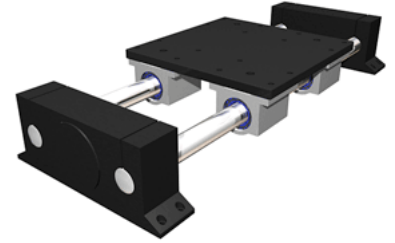

### Product Info

Nominal Shaft Diameter [in] 1.50

### Dimensions

A +/-0.003 [in]	5.000
A1 [in]	4.97
B [in]	13.00
C [in]	10.75
D [in]	8.00
E [in]	2.50
F [in]	2.80
H +/-0.010 [in]	1.500
K +/-0.010 [in]	12.000
M - Bolt	5/16
M - Hole [in]	0.34
N [in]	13.00
P [in]	13.00
S [in]	10.00
U [in]	8.00
V	1/2-13
W [in]	0.75
Minimum L Dimension TRAVEL + [in]	18.6

### Performance specifications

Load Maximum System [lbf] 5504