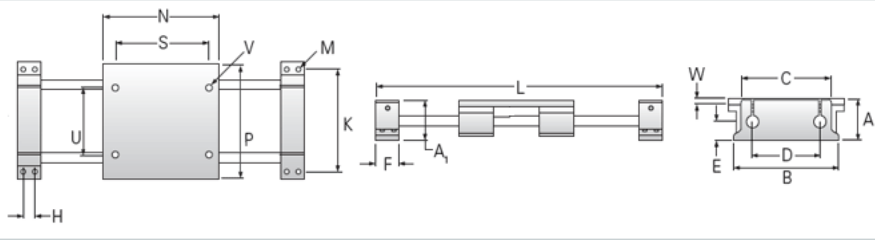

### Product Info

Nominal Shaft Diameter [in] 1.50

### Dimensions

A +/-0.003 [in]	5.000
A1 [in]	4.97
B [in]	13.00
C [in]	10.75
D [in]	8.00
E [in]	2.50
F [in]	2.80
H +/-0.010 [in]	1.500
K +/-0.010 [in]	12.000
M - Bolt	5/16
M - Hole [in]	0.34
N [in]	13.00
P [in]	13.00
S [in]	10.00
U [in]	8.00
V	1/2-13
W [in]	0.75
Minimum L Dimension TRAVEL + [in]	18.6

### Performance specifications

Load Maximum System [lbf] 5504