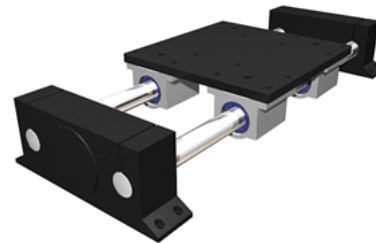

### Product Info

Nominal Shaft Diameter [in] 1.50

### Dimensions

A +/-0.003 [in]	5.000
A1 [in]	4.97
B [in]	13.00
C [in]	10.75
D [in]	8.00
E [in]	2.50
F [in]	2.80
H +/-0.010 [in]	1.500
K +/-0.010 [in]	12.000
M - Bolt	5/16
M - Hole [in]	0.34
N [in]	13.00
P [in]	13.00
S [in]	10.00
U [in]	8.00
V	1/2-13
W [in]	0.75
Minimum L Dimension TRAVEL + [in]	18.6