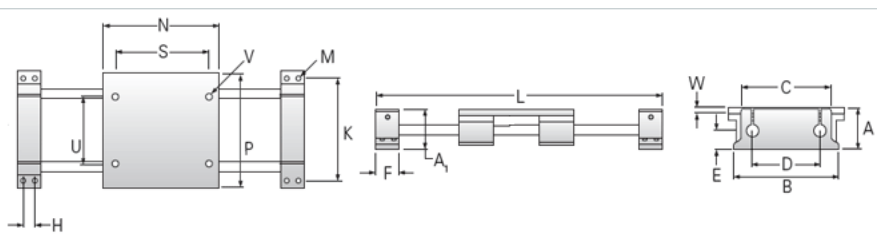

### Product Info

Nominal Shaft Diameter [in] 1.50

### Dimensions

A +/-0.003 [in]	5.000
A1 [in]	4.97
B [in]	13.00
C [in]	10.75
D [in]	8.00
E [in]	2.50
F [in]	2.80
H +/-0.010 [in]	1.500
K +/-0.010 [in]	12.000
M - Bolt	5/16
M - Hole [in]	0.34
N [in]	13.00
P [in]	13.00
S [in]	10.00
U [in]	8.00
V	1/2-13
W [in]	0.75
Minimum L Dimension TRAVEL + [in]	18.6

### Performance specifications

Load Maximum System [lbf] 5504