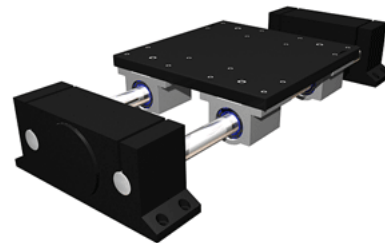

PowerTrax 211-12-LXX

Call 800-321-7800 or visit us online at www.nookindustries.com to configure and order your PowerTrax 211-12-LXX today!

Product Info

Nominal Shaft Diameter [in] 0.75

Dimensions

A +/-0.003 [in]	2.937
A1 [in]	2.88
B [in]	7.20
C [in]	6.00
D [in]	4.50
E [in]	1.50
F [in]	2.00
H +/-0.010 [in]	1.000
K +/-0.010 [in]	6.700
M - Bolt	#10
M - Hole [in]	0.22
N [in]	7.50
P [in]	7.50
S [in]	6.00
U [in]	4.50
V	5/16-18
W [in]	0.50
Minimum L Dimension TRAVEL + [in]	11.5

Performance specifications

Load Maximum System [lbf] 1624