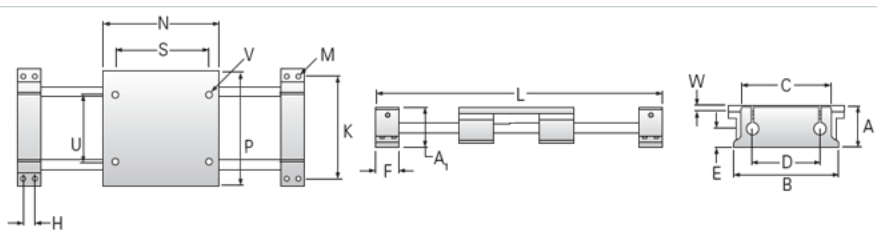

PowerTrax 211-12-LXX

Call 800-321-7800 or visit us online at www.nookindustries.com to configure and order your PowerTrax 211-12-LXX today!

Product Info

Nominal Shaft Diameter [in] 0.75

Dimensions

A +/-0.003 [in]	2.937
A1 [in]	2.88
B [in]	7.20
C [in]	6.00
D [in]	4.50
E [in]	1.50
F [in]	2.00
H +/-0.010 [in]	1.000
K +/-0.010 [in]	6.700
M - Bolt	#10
M - Hole [in]	0.22
N [in]	7.50
P [in]	7.50
S [in]	6.00
U [in]	4.50
V	5/16-18
W [in]	0.50
Minimum L Dimension TRAVEL + [in]	11.5

Performance specifications

Load Maximum System [lbf] 1624