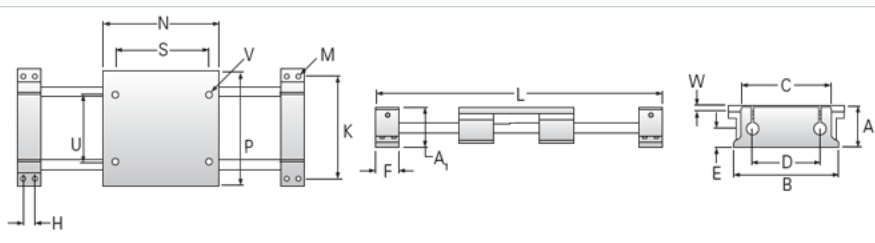

### Product Info

Nominal Shaft Diameter [in] 0.75

### Dimensions

A +/-0.003 [in]	2.937
A1 [in]	2.88
B [in]	7.20
C [in]	6.00
D [in]	4.50
E [in]	1.50
F [in]	2.00
H +/-0.010 [in]	1.000
K +/-0.010 [in]	6.700
M - Bolt	#10
M - Hole [in]	0.22
N [in]	7.50
P [in]	7.50
S [in]	6.00
U [in]	4.50
V	5/16-18
W [in]	0.50
Minimum L Dimension TRAVEL + [in]	11.5

### Performance specifications

Load Maximum System [lbf] 1624