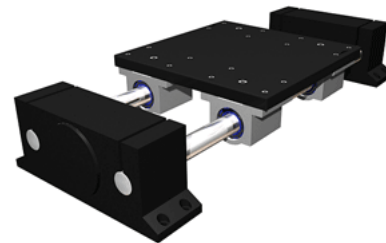

### Product Info

Nominal Shaft Diameter [in] 0.75

### Dimensions

A +/-0.003 [in]	2.937
A1 [in]	2.88
B [in]	7.20
C [in]	6.00
D [in]	4.50
E [in]	1.50
F [in]	2.00
H +/-0.010 [in]	1.000
K +/-0.010 [in]	6.700
M - Bolt	#10
M - Hole [in]	0.22
N [in]	7.50
P [in]	7.50
S [in]	6.00
U [in]	4.50
V	5/16-18
W [in]	0.50
Minimum L Dimension TRAVEL + [in]	11.5