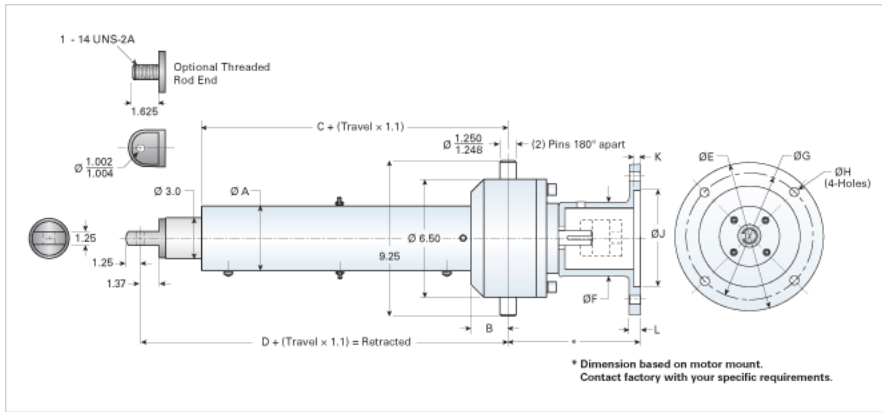

### Performance Specifications

Maximum Travel Rate [in/min]	2000
Dynamic Capacity [lb]	4600
Maximum Input Torque [in-lb]	814

### Dimensions

A	6.5
B	2
C	14.18
D	17.14

### Details

Ball Screw	1500-1000 SRT
Input Turns Per Inch Of Travel	1
Torque Per Lb. [in-lb]	0.177
Screw Lead [in]	1.000
Root Diameter [in]	1.140
Max Capacity [lb]	4600
Max HP [hp]	5
Gear Ratio	1:1