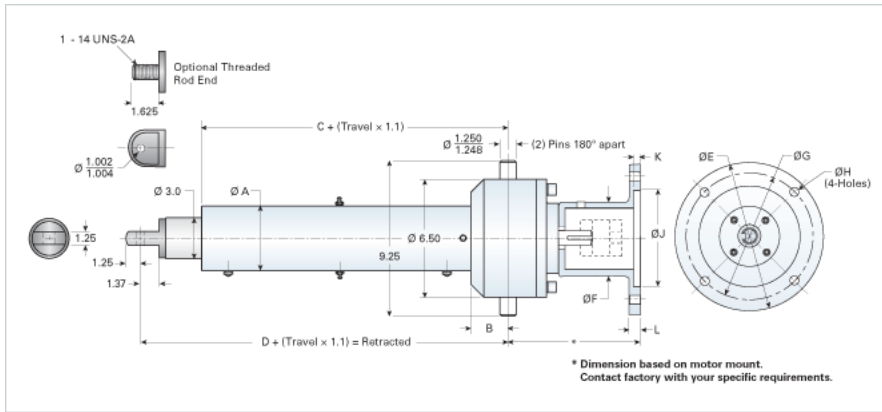

### Performance Specifications

Maximum Travel Rate [in/min]	3750
Dynamic Capacity [lb]	2500
Maximum Input Torque [in-lb]	830

### Dimensions

A	6.5
B	2
C	17.5
D	20.5

### Details

Ball Screw	1500-1875 SRT
Input Turns Per Inch Of Travel	0.53
Torque Per Lb. [in-lb]	0.332
Screw Lead [in]	1.875
Root Diameter [in]	1.188
Max Capacity [lb]	2500
Max HP [hp]	5
Gear Ratio	1:1