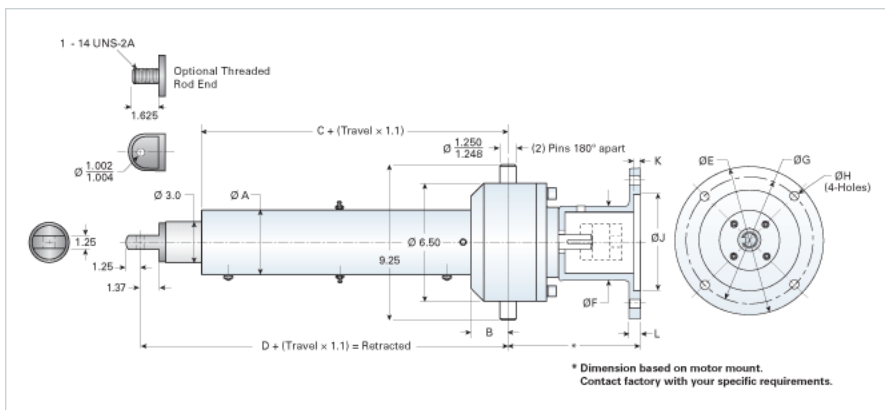

### Performance Specifications

Maximum Travel Rate [in/min]	3750
Dynamic Capacity [lb]	2500
Maximum Input Torque [in-lb]	830

### Dimensions

A	6.5
B	2
C	17.5
D	20.5

### Details

Ball Screw	1500-1875 SRT
Input Turns Per Inch Of Travel	0.53
Torque Per Lb. [in-lb]	0.332
Screw Lead [in]	1.875
Root Diameter [in]	1.188
Max Capacity [lb]	2500
Max HP [hp]	5
Gear Ratio	1:1