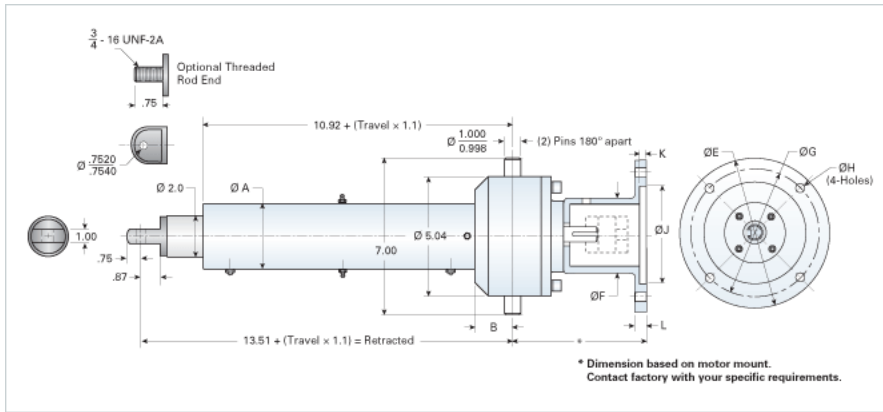

### Performance Specifications

Maximum Travel Rate [in/min]	3000
Dynamic Capacity [lb]	2200
Maximum Input Torque [in-lb]	390

### Dimensions

A	4
B	1.25
C	
D	

### Details

Ball Screw	1000-1000 SRT
Input Turns Per Inch Of Travel	1
Torque Per Lb. [in-lb]	0.177
Screw Lead [in]	1.000
Root Diameter [in]	0.820
Max Capacity [lb]	2200
Max HP [hp]	2
Gear Ratio	1:1