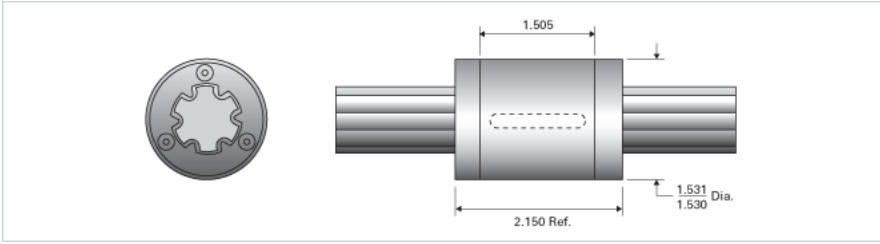

PowerTorq 0625-6-0187 HPR8943

Call 800-321-7800 or visit us online at www.nookindustries.com to configure and order your PowerTorq 0625-6-0187 HPR8943 today!

Inch Ball Spline Inner Race

Product Info

Nominal Diameter [in] 0.625

Details

Active Circuits 6
Root Diameter [in] 4.25

Part Numbers

12 ft. Part Number
2 ft. Part Number
4 ft. Part Number SRR7548
6 ft. Part Number
8 ft. Part Number

Weight

Inner Race Weight [lb./ft.] 1.4

Inch High Performance Ball Spline Outer Race

Product Info

Part Number HPR8943
Nominal Diameter [in] 0.625

Details

Active Circuits 6
Nominal Ball Diameter [in] 0.188
Optional Keyway 1/4x1/8x1.125
Ball Return Cast
Balls per Outer Race 120

Weight

Outer Race Weight [lb] 0.98

Performance Specifications

Dynamic Torque [in-lb] 1770
Static Torque [in-lb] 3540